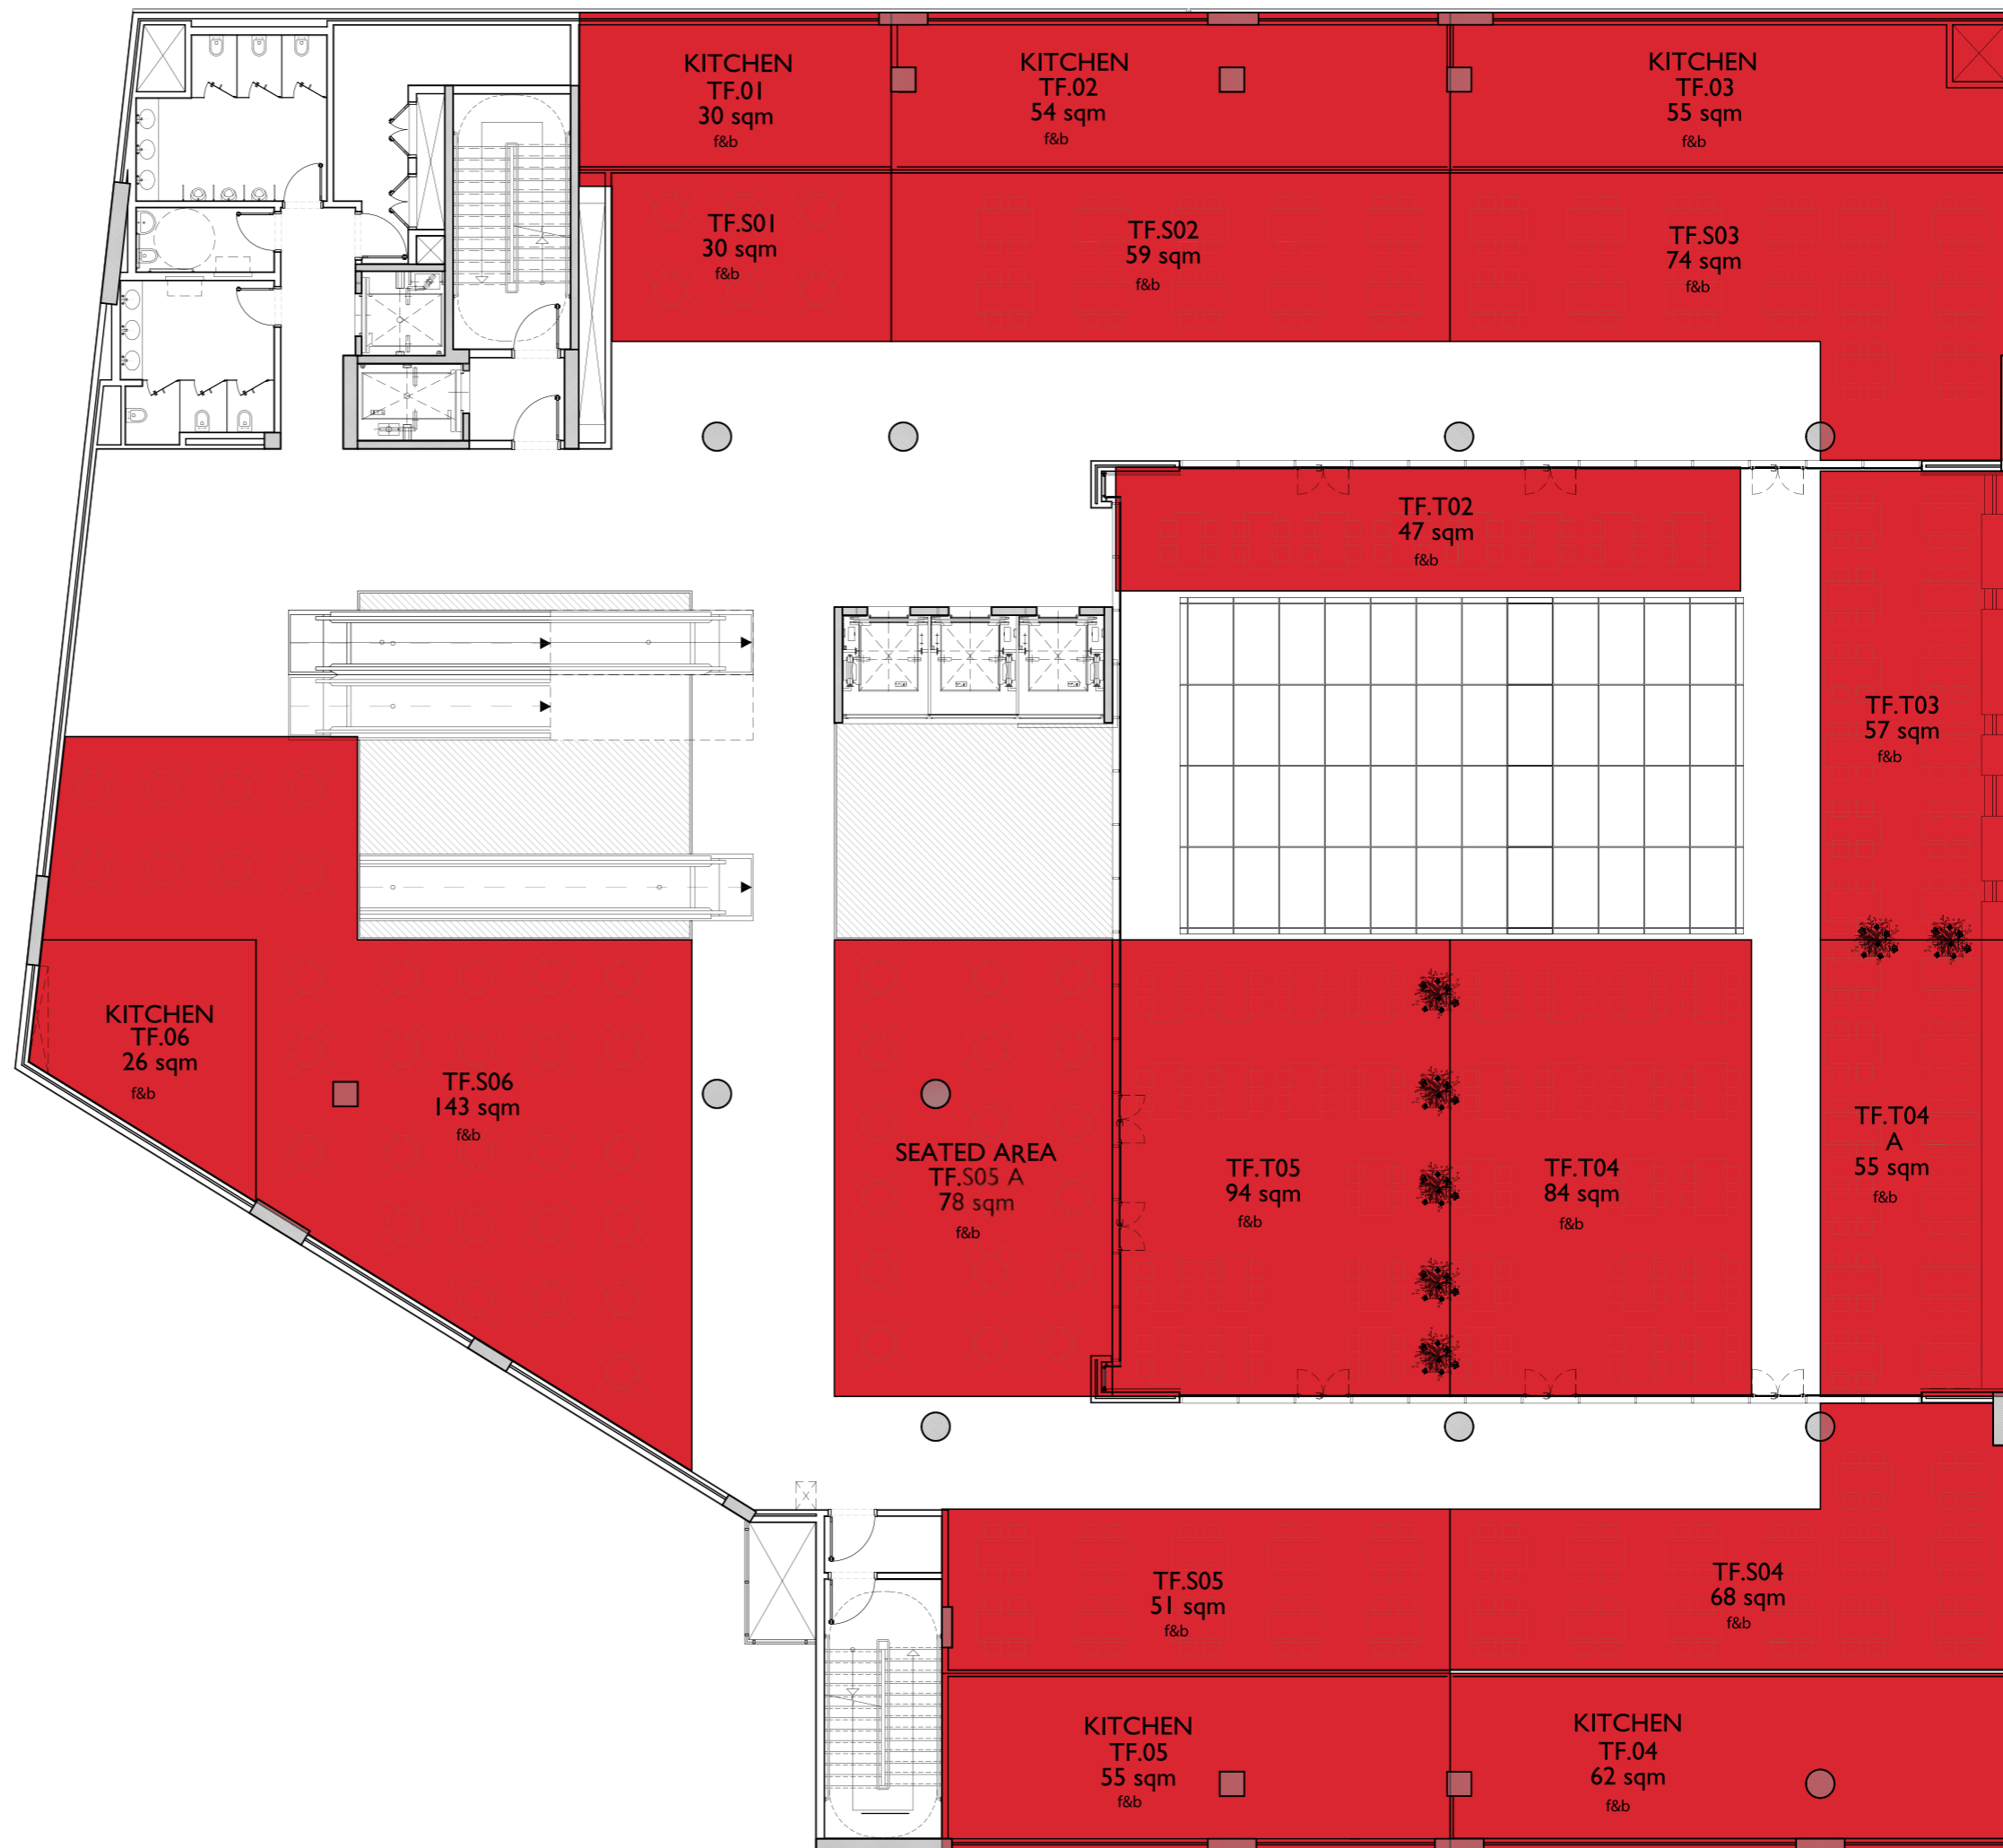

HOMEWARE & ELECTRONICS (H/E)

FOOD & BEVERAGE (F&B)

MOVIE THEATERS

FAMILY ENTERTAINMENT CENTER (FEC)

SUPERMARKET

L3

GALLERIA

L2

SMAG
SHOPPING MALL ADVISORY GROUP

MZ ARCHITECTS

GALLERIA

L2

- ZONE A: H=115CM OR DISPLAY
- ZONE B: H=130CM OR LOOSE FURNITURE
- ZONE C: H=130CM OR FIXED FURNITURE
- ZONE D: H=200CM
- ZONE E: FULL HEIGHT

NADIM CHEBLI
INTERIORS

SMAG
SHOPPING MALL ADVISORY GROUP

GALLERIA

L1

- ZONE A: H=115CM OR DISPLAY
- ZONE B: H=130CM OR LOOSE FURNITURE
- ZONE C: H=130CM OR FIXED FURNITURE
- ZONE D: H=200CM
- ZONE E: FULL HEIGHT

NADIM CHEBLI
INTERIORS

SMAG
SHOPPING MALL ADVISORY GROUP

GALLERIA

GF

- ZONE A: H=115CM OR DISPLAY
- ZONE B: H=130CM OR LOOSE FURNITURE
- ZONE C: H=130CM OR FIXED FURNITURE
- ZONE D: H=200CM
- ZONE E: FULL HEIGHT

NADIM CHEBLI
INTERIORS