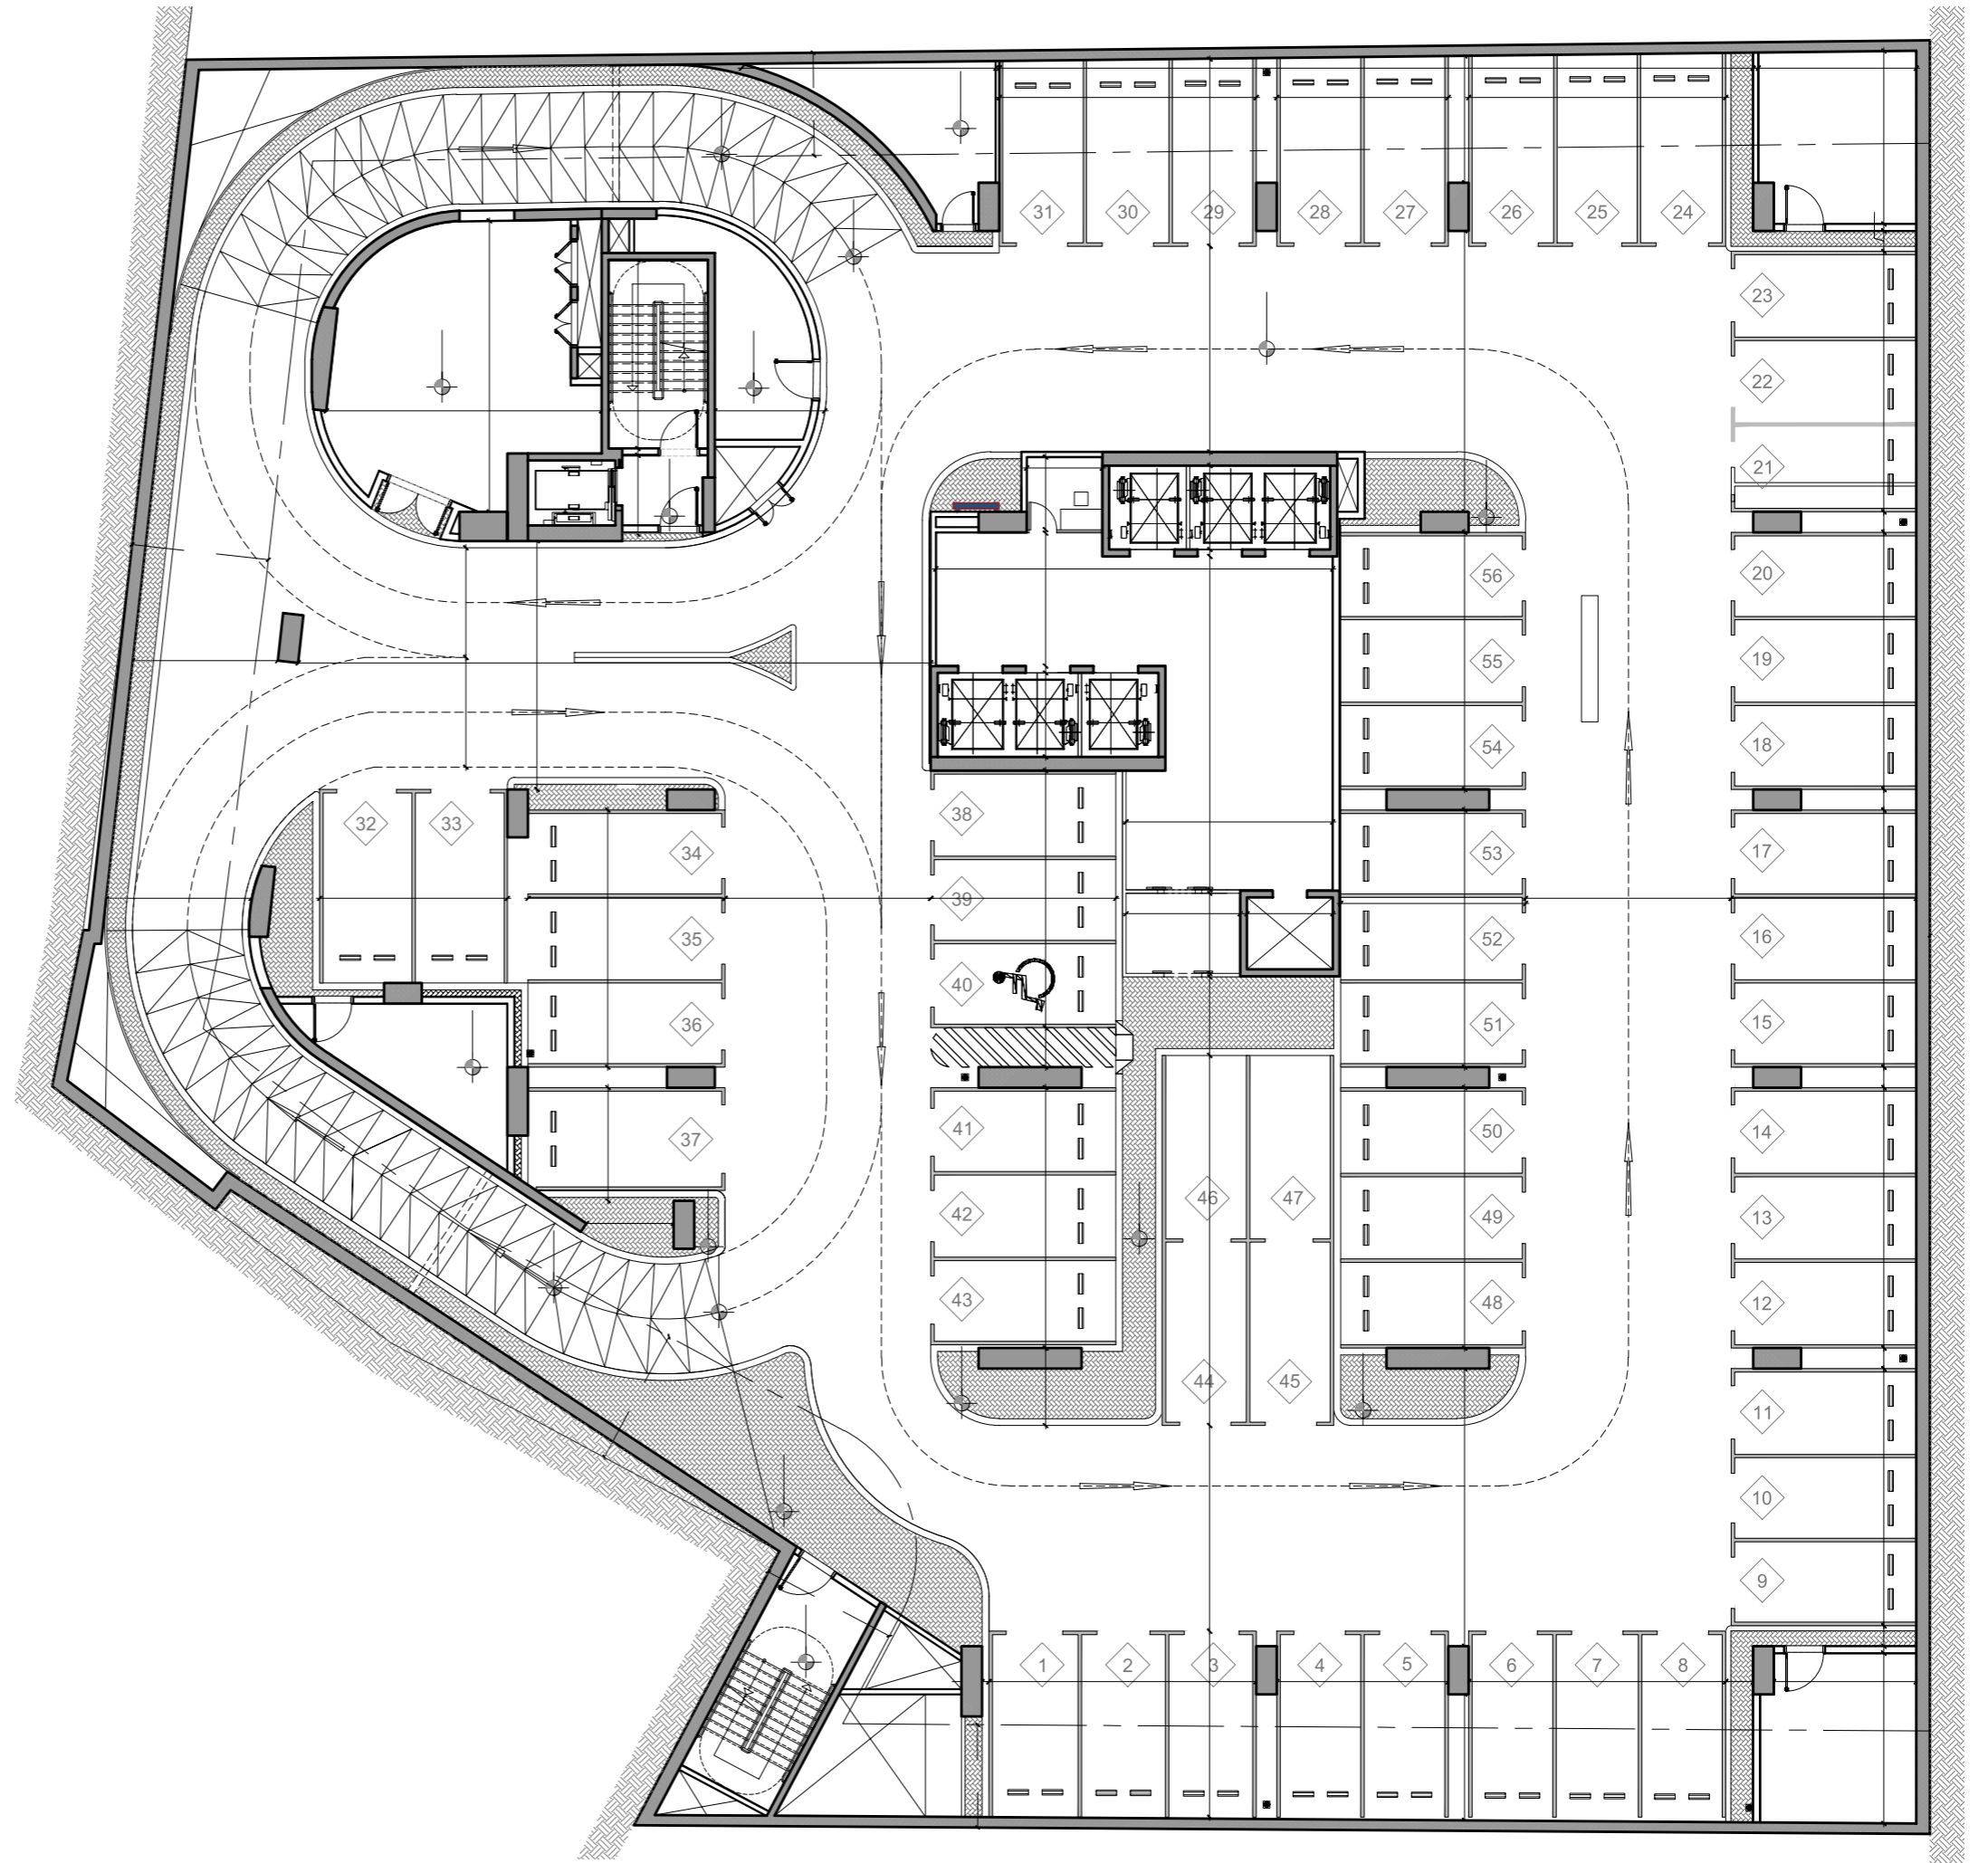

SMAG
SHOPPING MALL ADVISORY GROUP

GALLERIA

B1

SMAG
SHOPPING MALL ADVISORY GROUP

MZ ARCHITECTS

GALLERIA

B1

- ZONE A: H=115CM OR DISPLAY
- ZONE B: H=130CM OR LOOSE FURNITURE
- ZONE C: H=130CM OR FIXED FURNITURE
- ZONE D: H=200CM
- ZONE E: FULL HEIGHT

NADIM CHEBLI
INTERIORS

SMAG
SHOPPING MALL ADVISORY GROUP

B2

GALLERIA

B2

- ZONE A: H=115CM OR DISPLAY
- ZONE B: H=130CM OR LOOSE FURNITURE
- ZONE C: H=130CM OR FIXED FURNITURE
- ZONE D: H=200CM
- ZONE E: FULL HEIGHT

NADIM CHEBLI
INTERIORS

SMAG
SHOPPING MALL ADVISORY GROUP

GALLERIA

B3

 **SMAG**
SHOPPING MALL ADVISORY GROUP

MZ ARCHITECTS

GALLERIA

B4

 **SMAG**
SHOPPING MALL ADVISORY GROUP

MZ ARCHITECTS

GALLERIA

B5

 **SMAG**
SHOPPING MALL ADVISORY GROUP

MZ ARCHITECTS

B6

GALLERIA