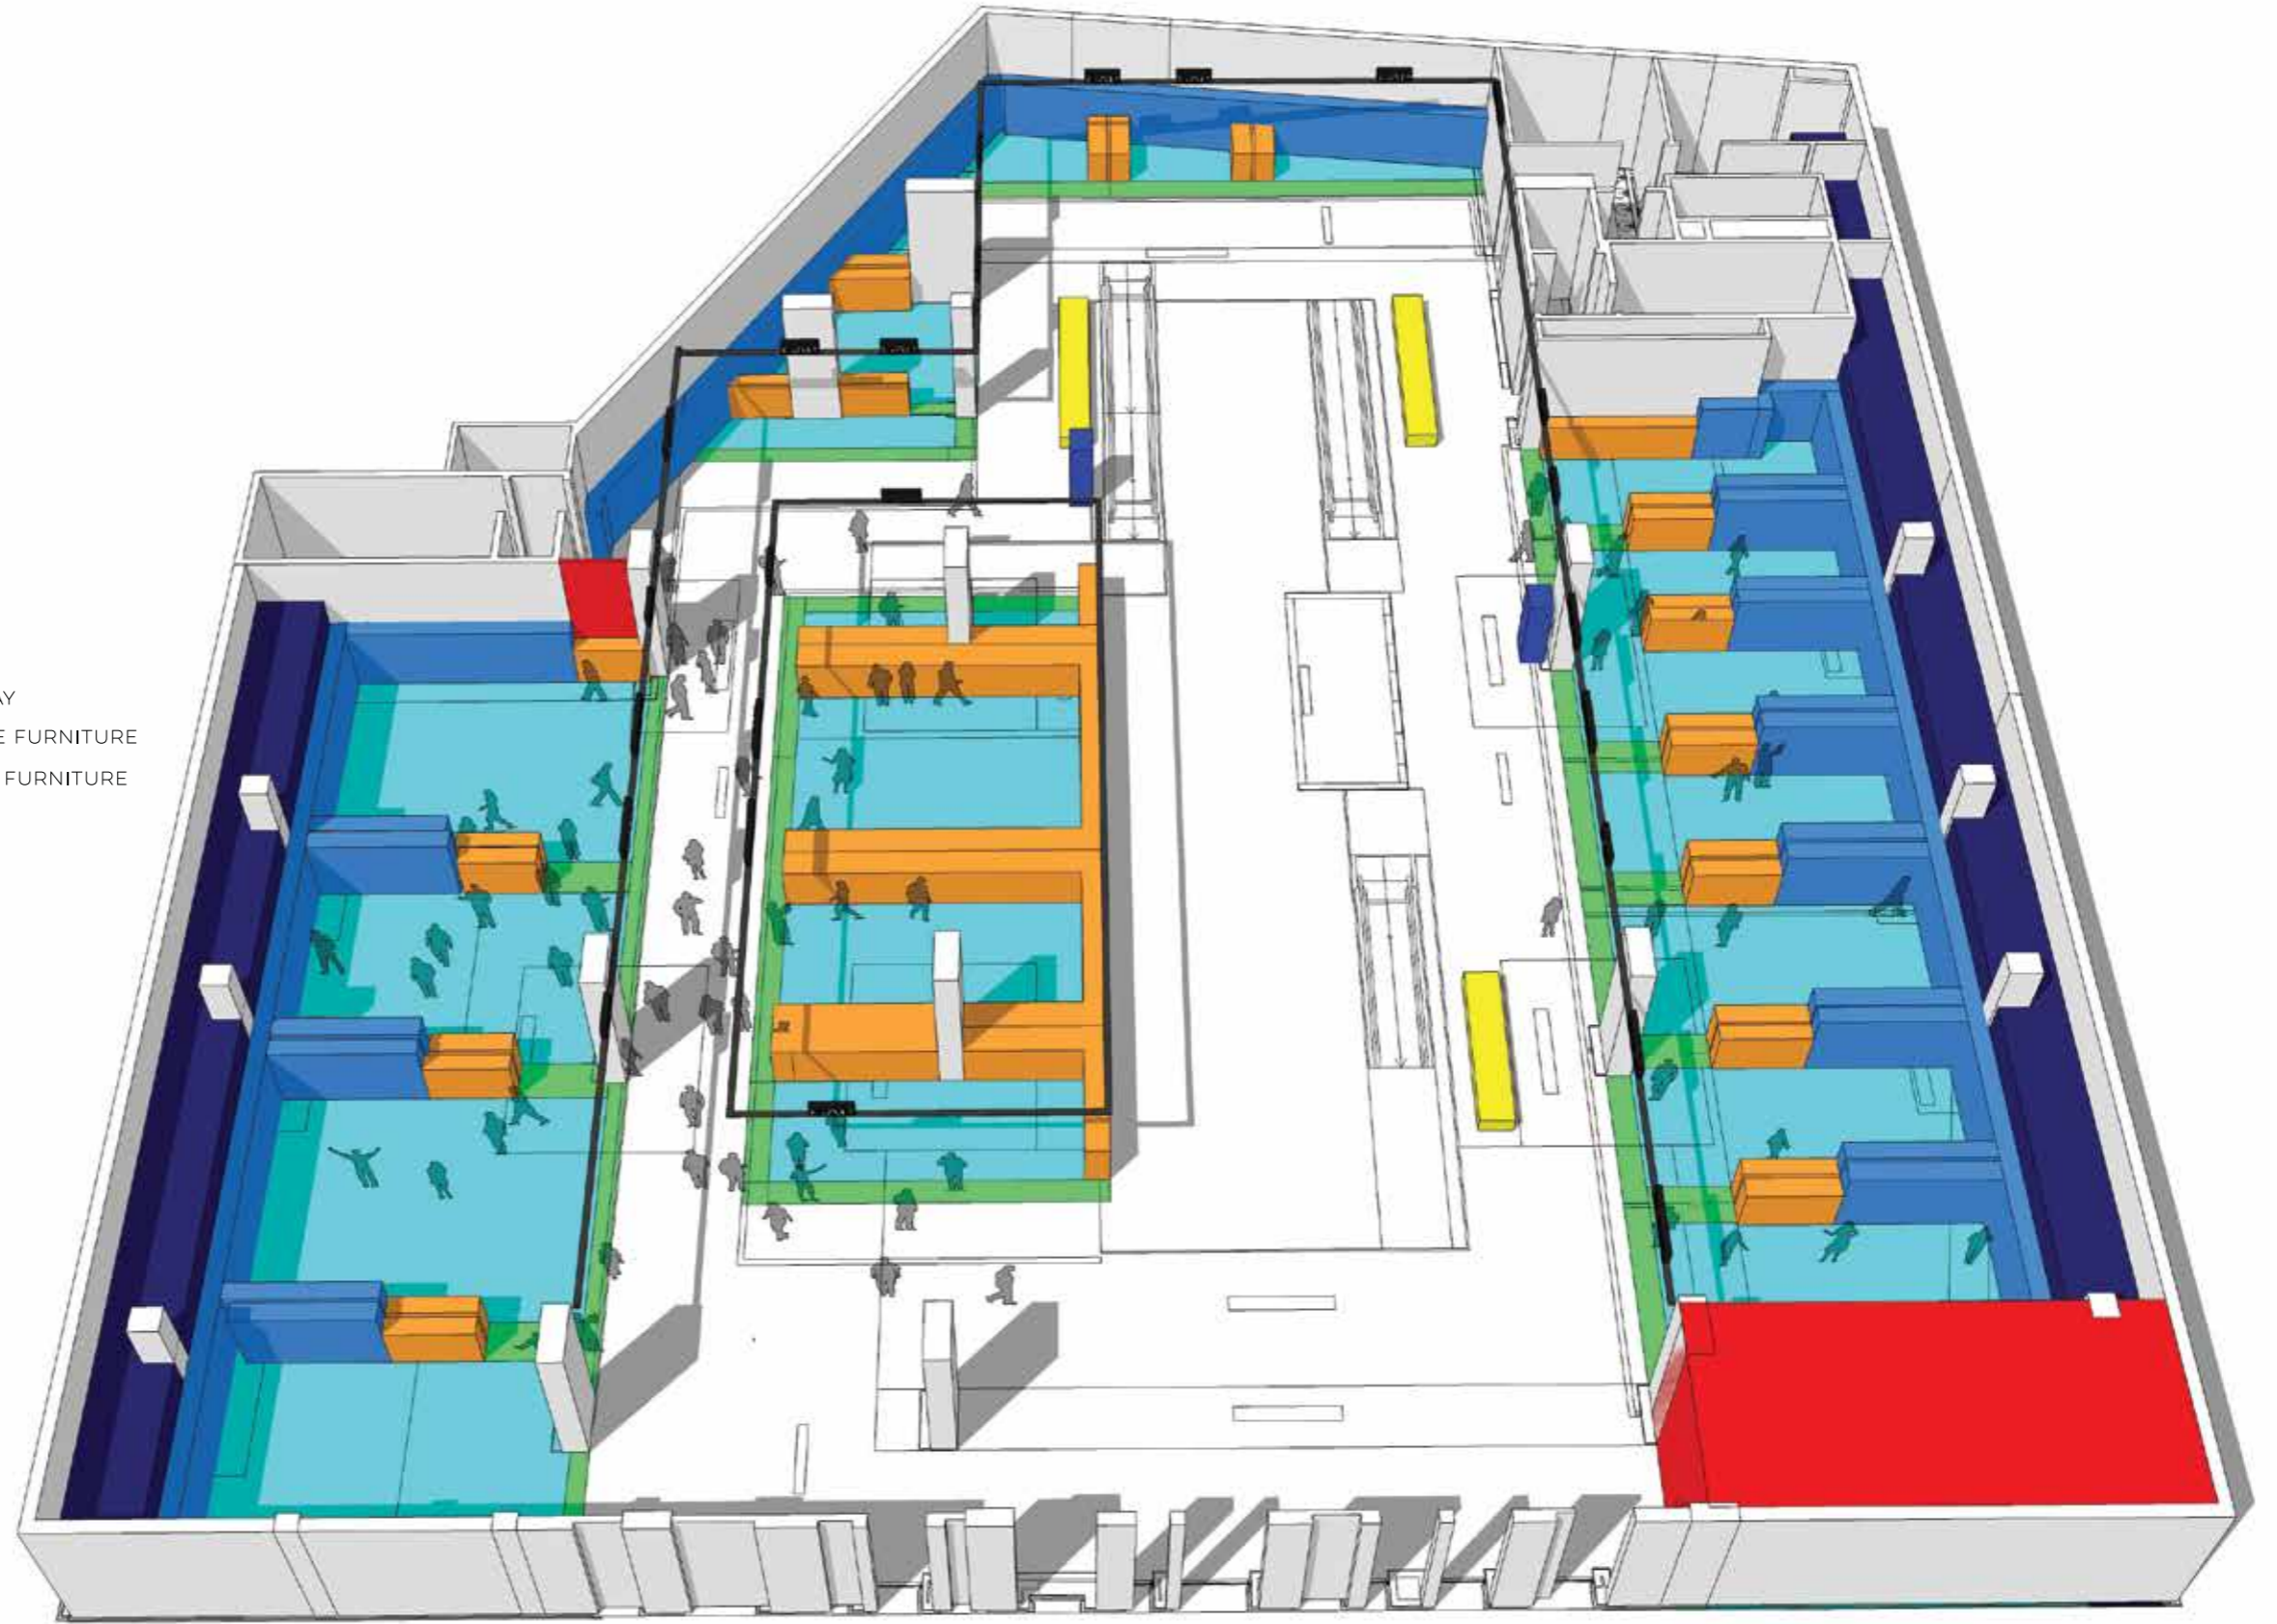

SMAG
SHOPPING MALL ADVISORY GROUP

MZ ARCHITECTS

GALLERIA

L2

- ZONE A: H=115CM OR DISPLAY
- ZONE B: H=130CM OR LOOSE FURNITURE
- ZONE C: H=130CM OR FIXED FURNITURE
- ZONE D: H=200CM
- ZONE E: FULL HEIGHT

NADIM CHEBLI
INTERIORS

SMAG
SHOPPING MALL ADVISORY GROUP

GALLERIA

L1

- ZONE A: H=115CM OR DISPLAY
- ZONE B: H=130CM OR LOOSE FURNITURE
- ZONE C: H=130CM OR FIXED FURNITURE
- ZONE D: H=200CM
- ZONE E: FULL HEIGHT

NADIM CHEBLI
INTERIORS

SMAG
SHOPPING MALL ADVISORY GROUP

GALLERIA

GF

- ZONE A: H=115CM OR DISPLAY
- ZONE B: H=130CM OR LOOSE FURNITURE
- ZONE C: H=130CM OR FIXED FURNITURE
- ZONE D: H=200CM
- ZONE E: FULL HEIGHT

NADIM CHEBLI
INTERIORS

SMAG
SHOPPING MALL ADVISORY GROUP

GALLERIA

B1

SMAG
SHOPPING MALL ADVISORY GROUP

MZ ARCHITECTS

GALLERIA

B1

- ZONE A: H=115CM OR DISPLAY
- ZONE B: H=130CM OR LOOSE FURNITURE
- ZONE C: H=130CM OR FIXED FURNITURE
- ZONE D: H=200CM
- ZONE E: FULL HEIGHT