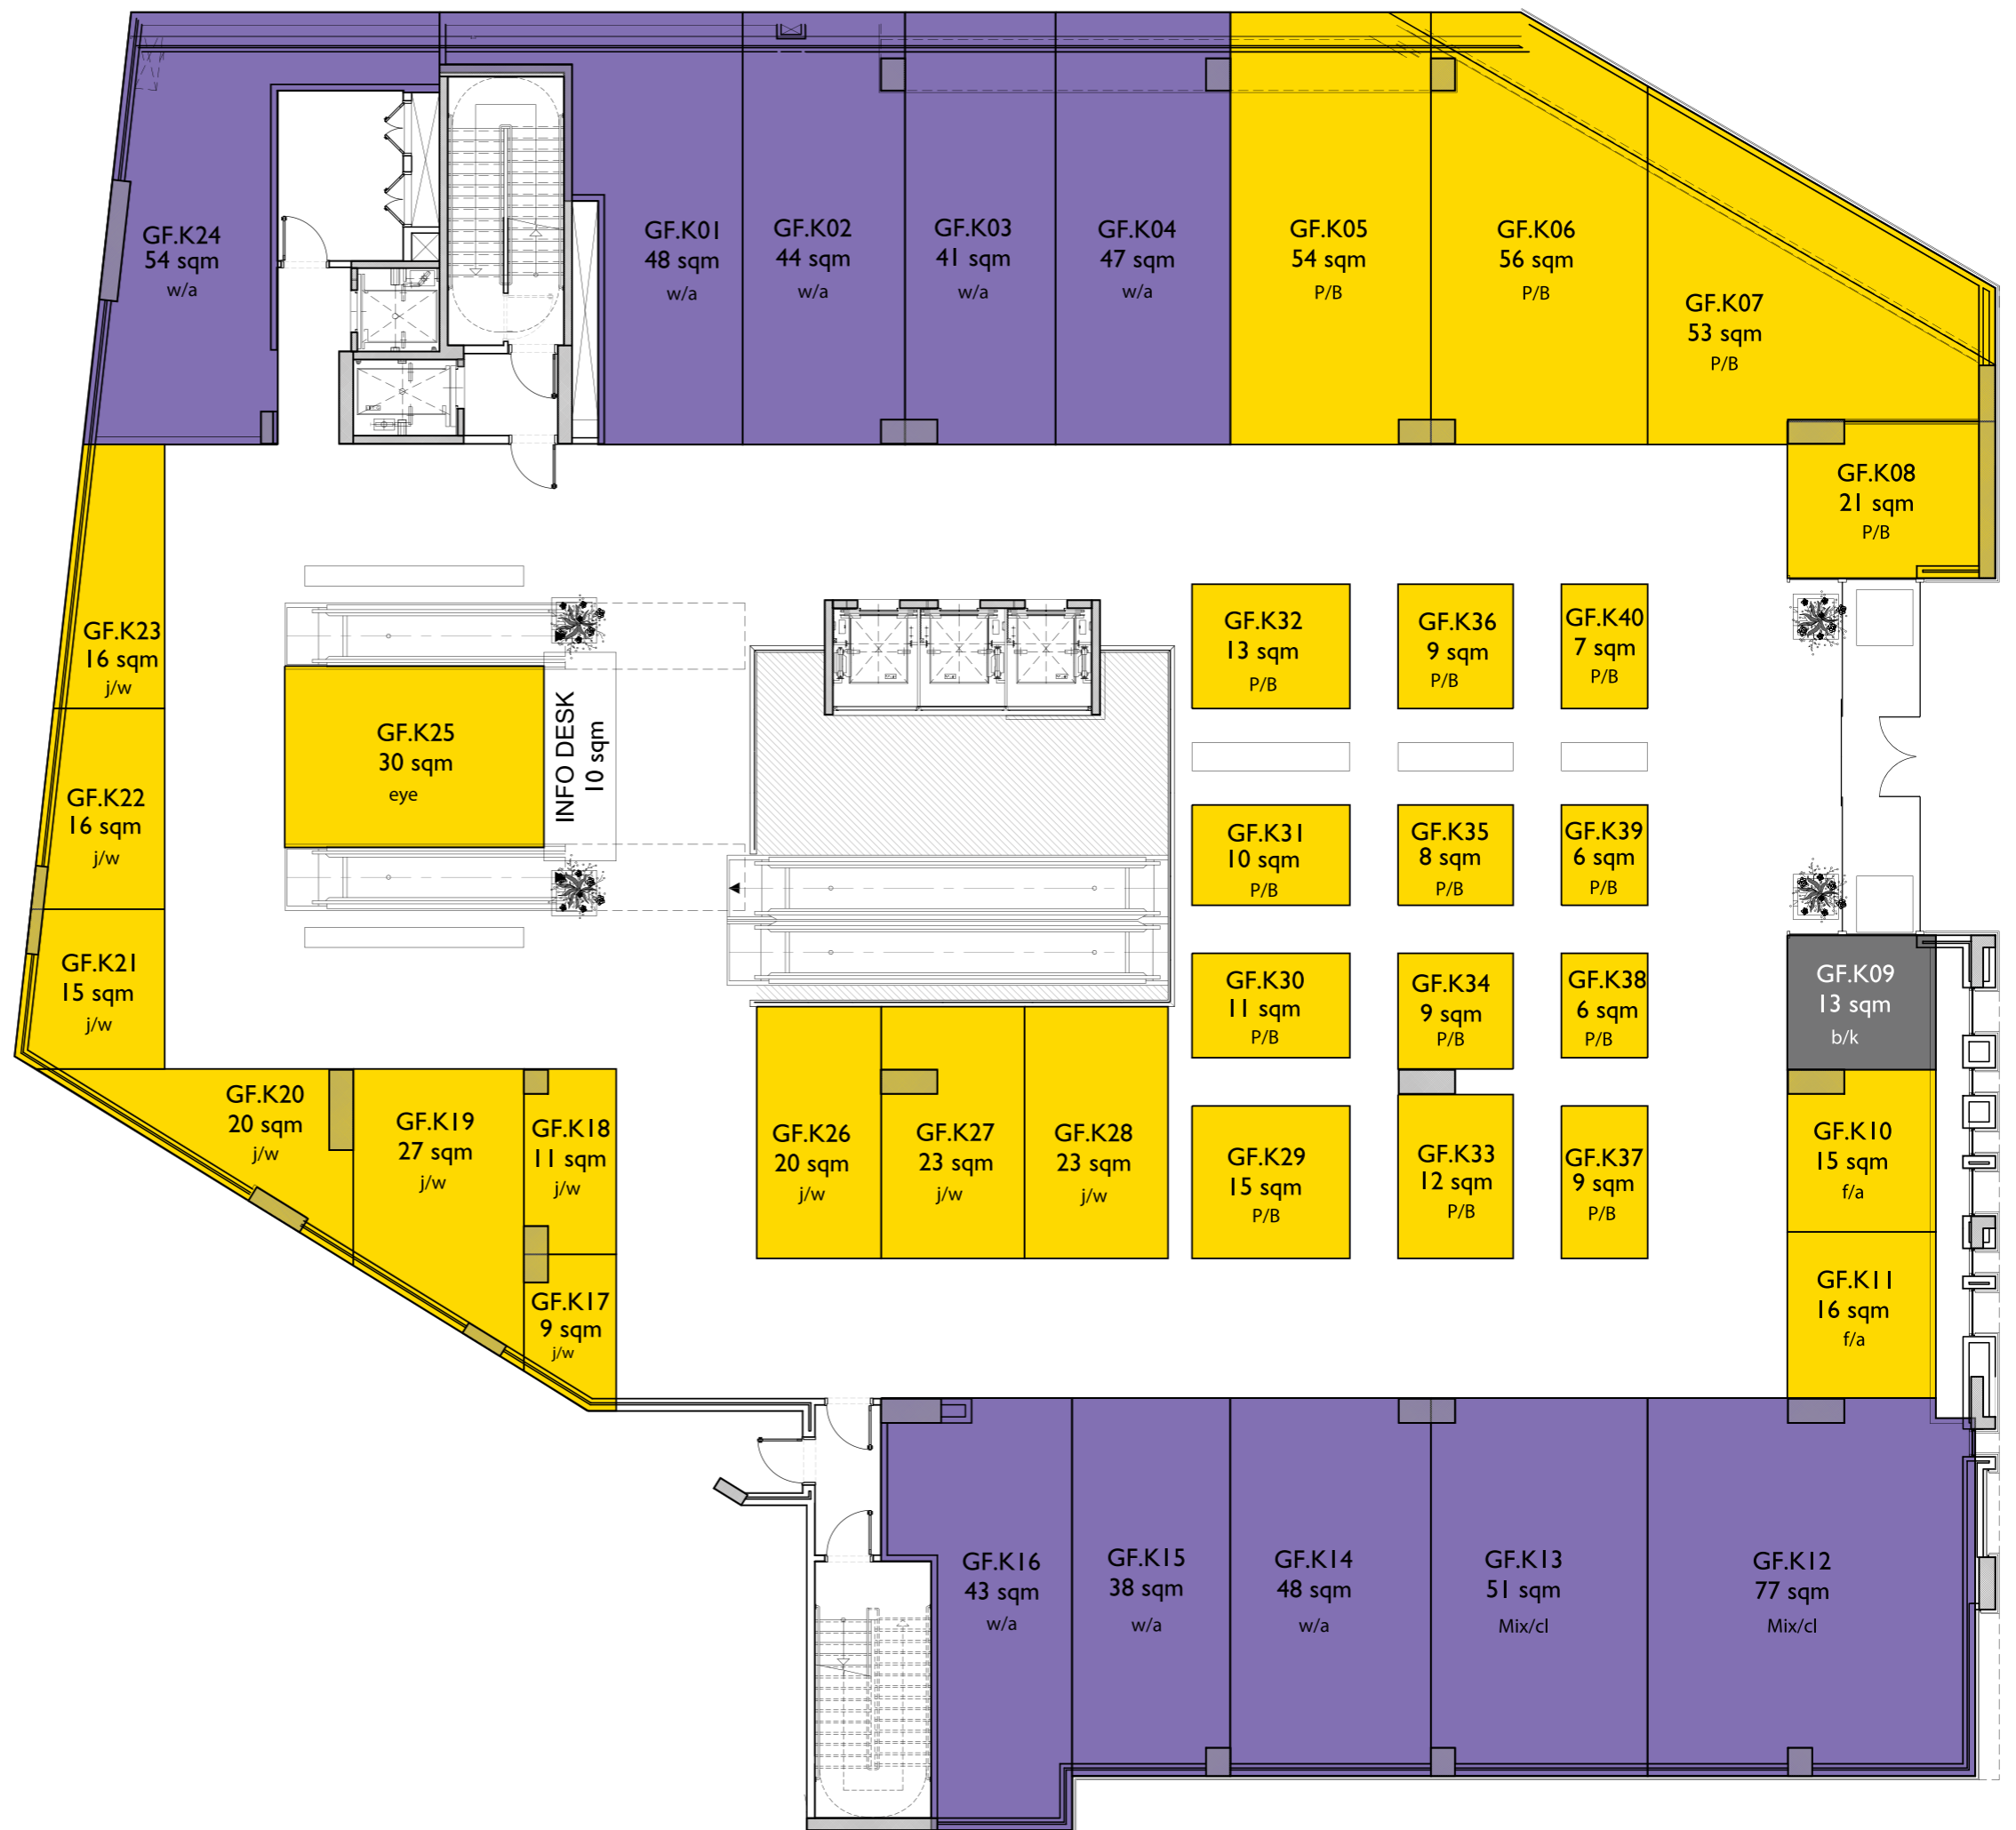

SMAG
SHOPPING MALL ADVISORY GROUP

MZ ARCHITECTS

GALLERIA

L2

- ZONE A: H=115CM OR DISPLAY
- ZONE B: H=130CM OR LOOSE FURNITURE
- ZONE C: H=130CM OR FIXED FURNITURE
- ZONE D: H=200CM
- ZONE E: FULL HEIGHT

NADIM CHEBLI
INTERIORS

SMAG
SHOPPING MALL ADVISORY GROUP

GALLERIA

L1

- ZONE A: H=115CM OR DISPLAY
- ZONE B: H=130CM OR LOOSE FURNITURE
- ZONE C: H=130CM OR FIXED FURNITURE
- ZONE D: H=200CM
- ZONE E: FULL HEIGHT

NADIM CHEBLI
INTERIORS

SMAG
SHOPPING MALL ADVISORY GROUP

GALLERIA

GF

- ZONE A: H=115CM OR DISPLAY
- ZONE B: H=130CM OR LOOSE FURNITURE
- ZONE C: H=130CM OR FIXED FURNITURE
- ZONE D: H=200CM
- ZONE E: FULL HEIGHT

NADIM CHEBLI
INTERIORS

SMAG
SHOPPING MALL ADVISORY GROUP

GALLERIA

B1

SMAG
SHOPPING MALL ADVISORY GROUP

MZ ARCHITECTS

GALLERIA

B1

- ZONE A: H=115CM OR DISPLAY
- ZONE B: H=130CM OR LOOSE FURNITURE
- ZONE C: H=130CM OR FIXED FURNITURE
- ZONE D: H=200CM
- ZONE E: FULL HEIGHT