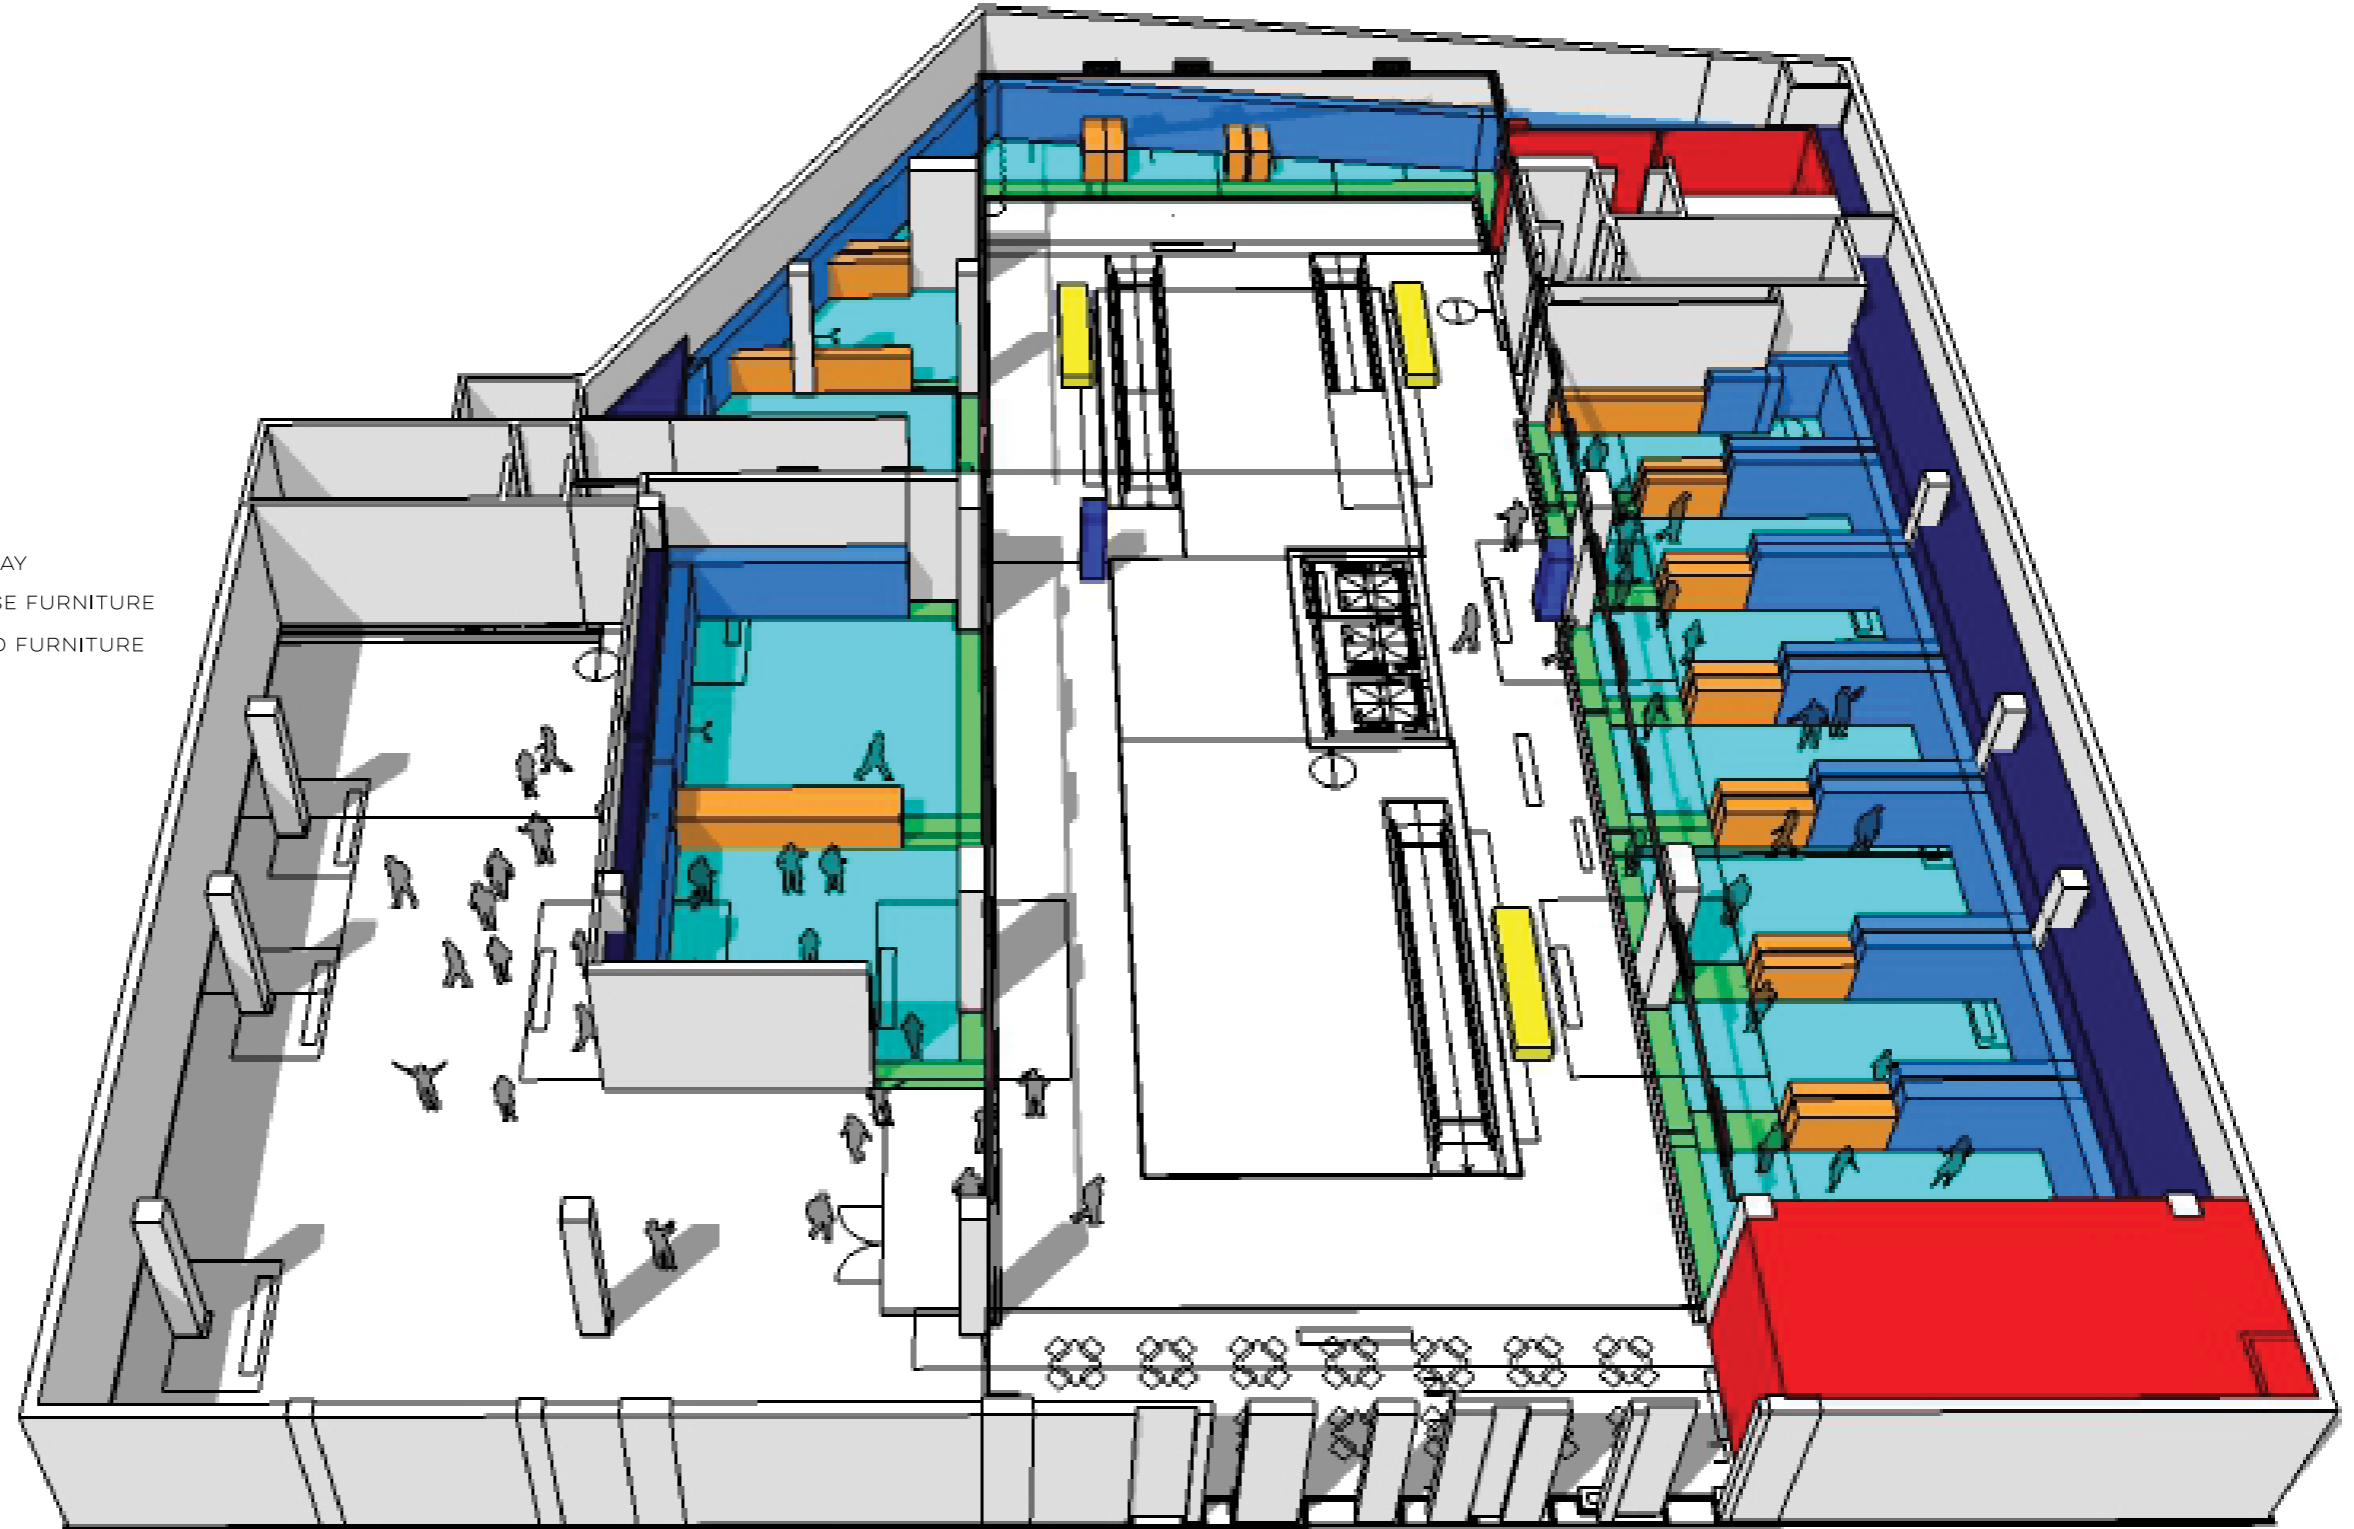

SMAG
SHOPPING MALL ADVISORY GROUP

MZ ARCHITECTS

GALLERIA

L2

- ZONE A: H=115CM OR DISPLAY
- ZONE B: H=130CM OR LOOSE FURNITURE
- ZONE C: H=130CM OR FIXED FURNITURE
- ZONE D: H=200CM
- ZONE E: FULL HEIGHT

NADIM CHEBLI
INTERIORS

SMAG
SHOPPING MALL ADVISORY GROUP

GALLERIA

L1

- ZONE A: H=115CM OR DISPLAY
- ZONE B: H=130CM OR LOOSE FURNITURE
- ZONE C: H=130CM OR FIXED FURNITURE
- ZONE D: H=200CM
- ZONE E: FULL HEIGHT

NADIM CHEBLI
INTERIORS

SMAG
SHOPPING MALL ADVISORY GROUP

GALLERIA

GF

- ZONE A: H=115CM OR DISPLAY
- ZONE B: H=130CM OR LOOSE FURNITURE
- ZONE C: H=130CM OR FIXED FURNITURE
- ZONE D: H=200CM
- ZONE E: FULL HEIGHT

NADIM CHEBLI
INTERIORS