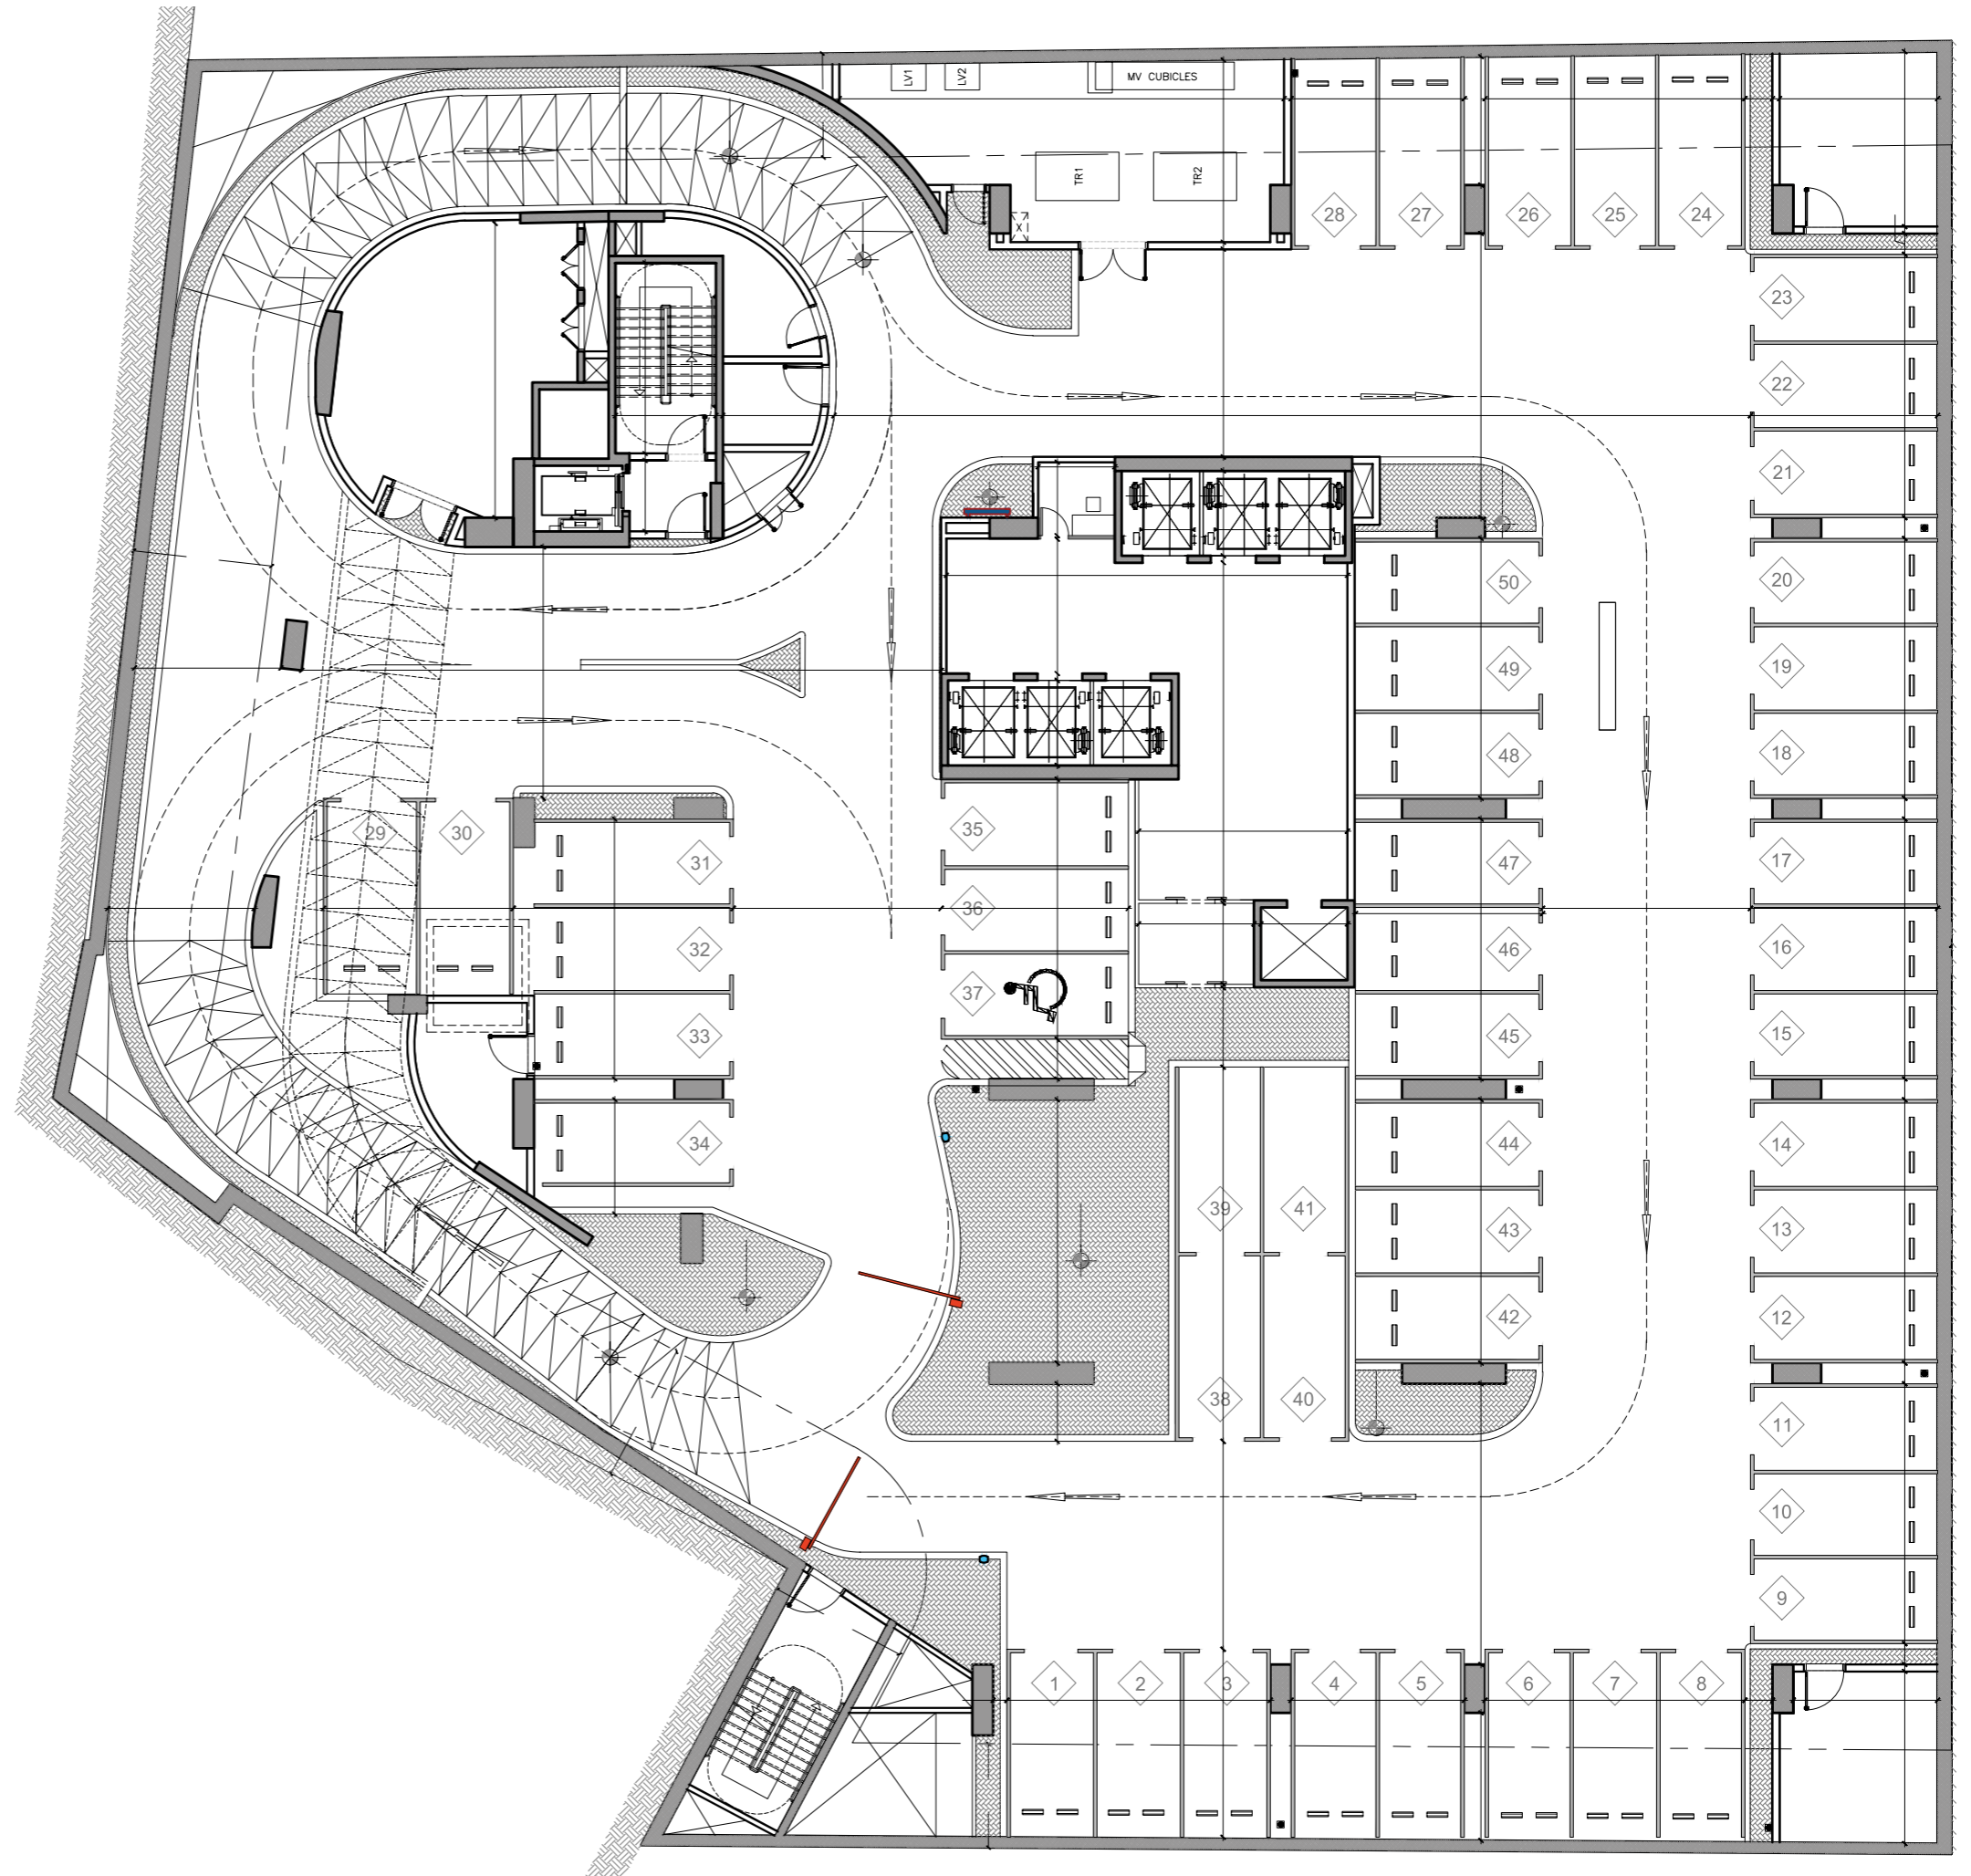

GALLERIA

B3

SMAG
SHOPPING MALL ADVISORY GROUP

MZ ARCHITECTS