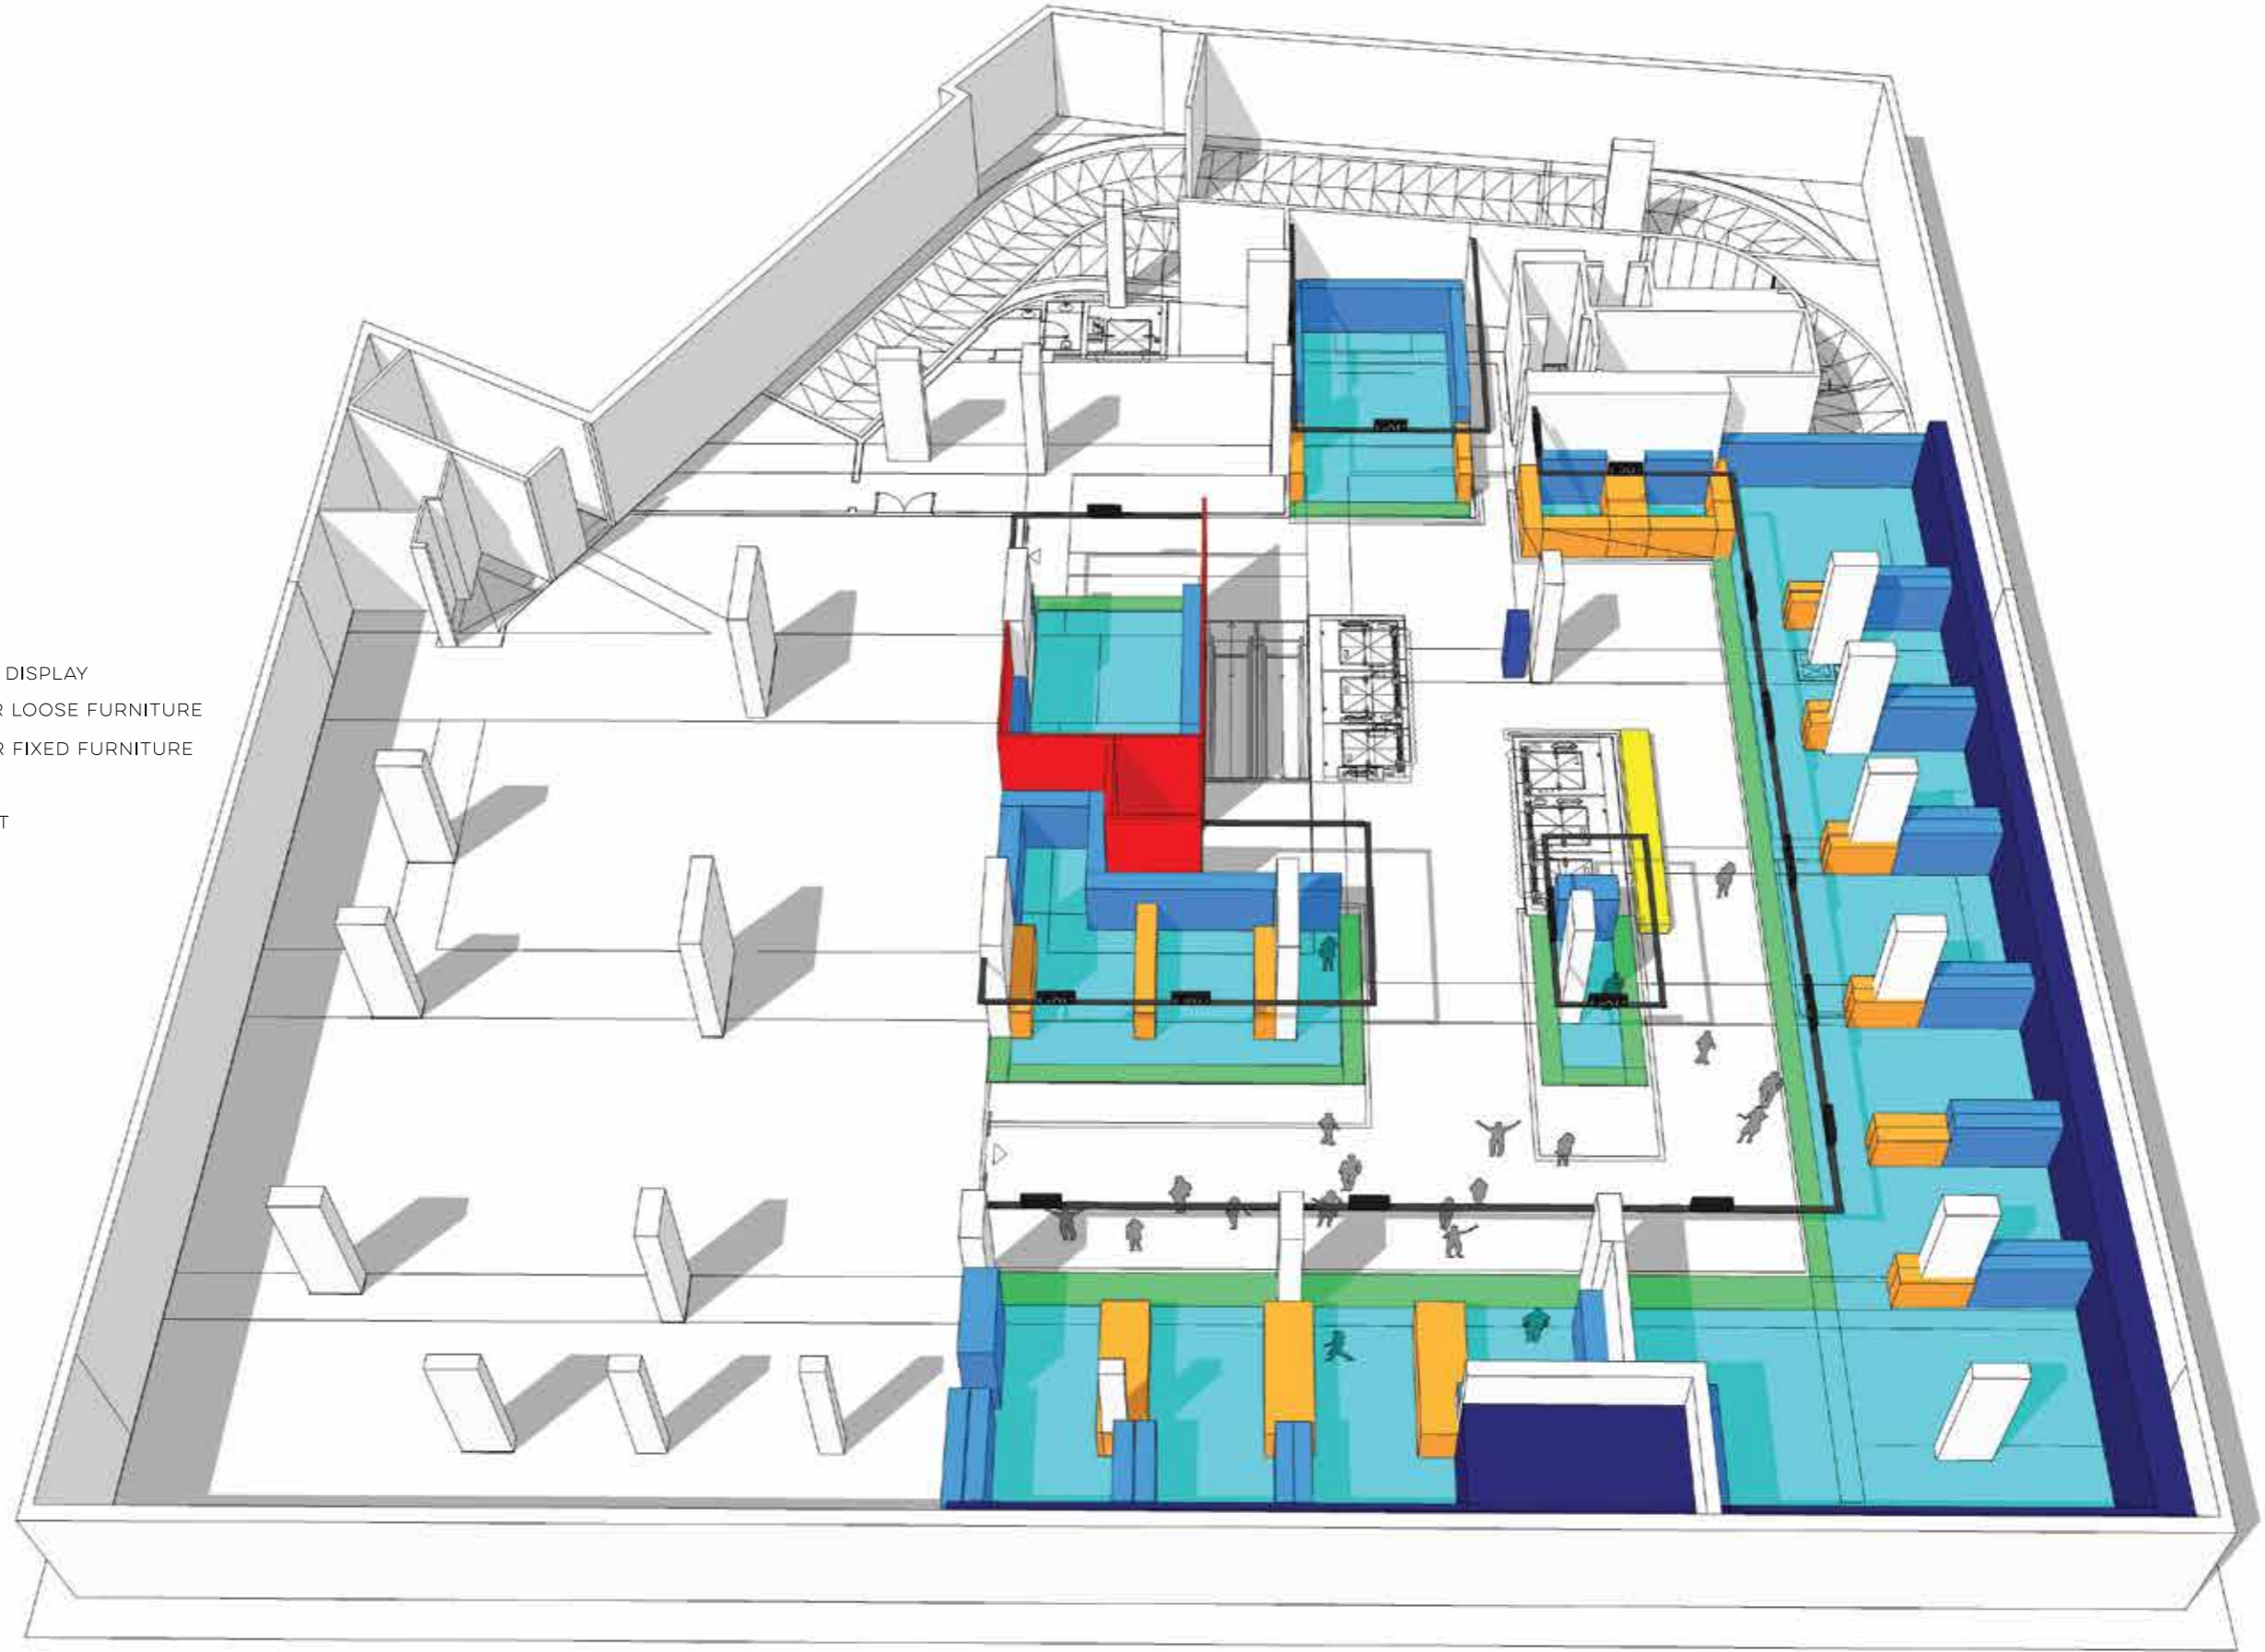

SMAG
SHOPPING MALL ADVISORY GROUP

GALLERIA

B1

SMAG
SHOPPING MALL ADVISORY GROUP

MZ ARCHITECTS

GALLERIA

B1

- ZONE A: H=115CM OR DISPLAY
- ZONE B: H=130CM OR LOOSE FURNITURE
- ZONE C: H=130CM OR FIXED FURNITURE
- ZONE D: H=200CM
- ZONE E: FULL HEIGHT

NADIM CHEBLI
INTERIORS

SMAG
SHOPPING MALL ADVISORY GROUP

B2

GALLERIA

B2

- ZONE A: H=115CM OR DISPLAY
- ZONE B: H=130CM OR LOOSE FURNITURE
- ZONE C: H=130CM OR FIXED FURNITURE
- ZONE D: H=200CM
- ZONE E: FULL HEIGHT