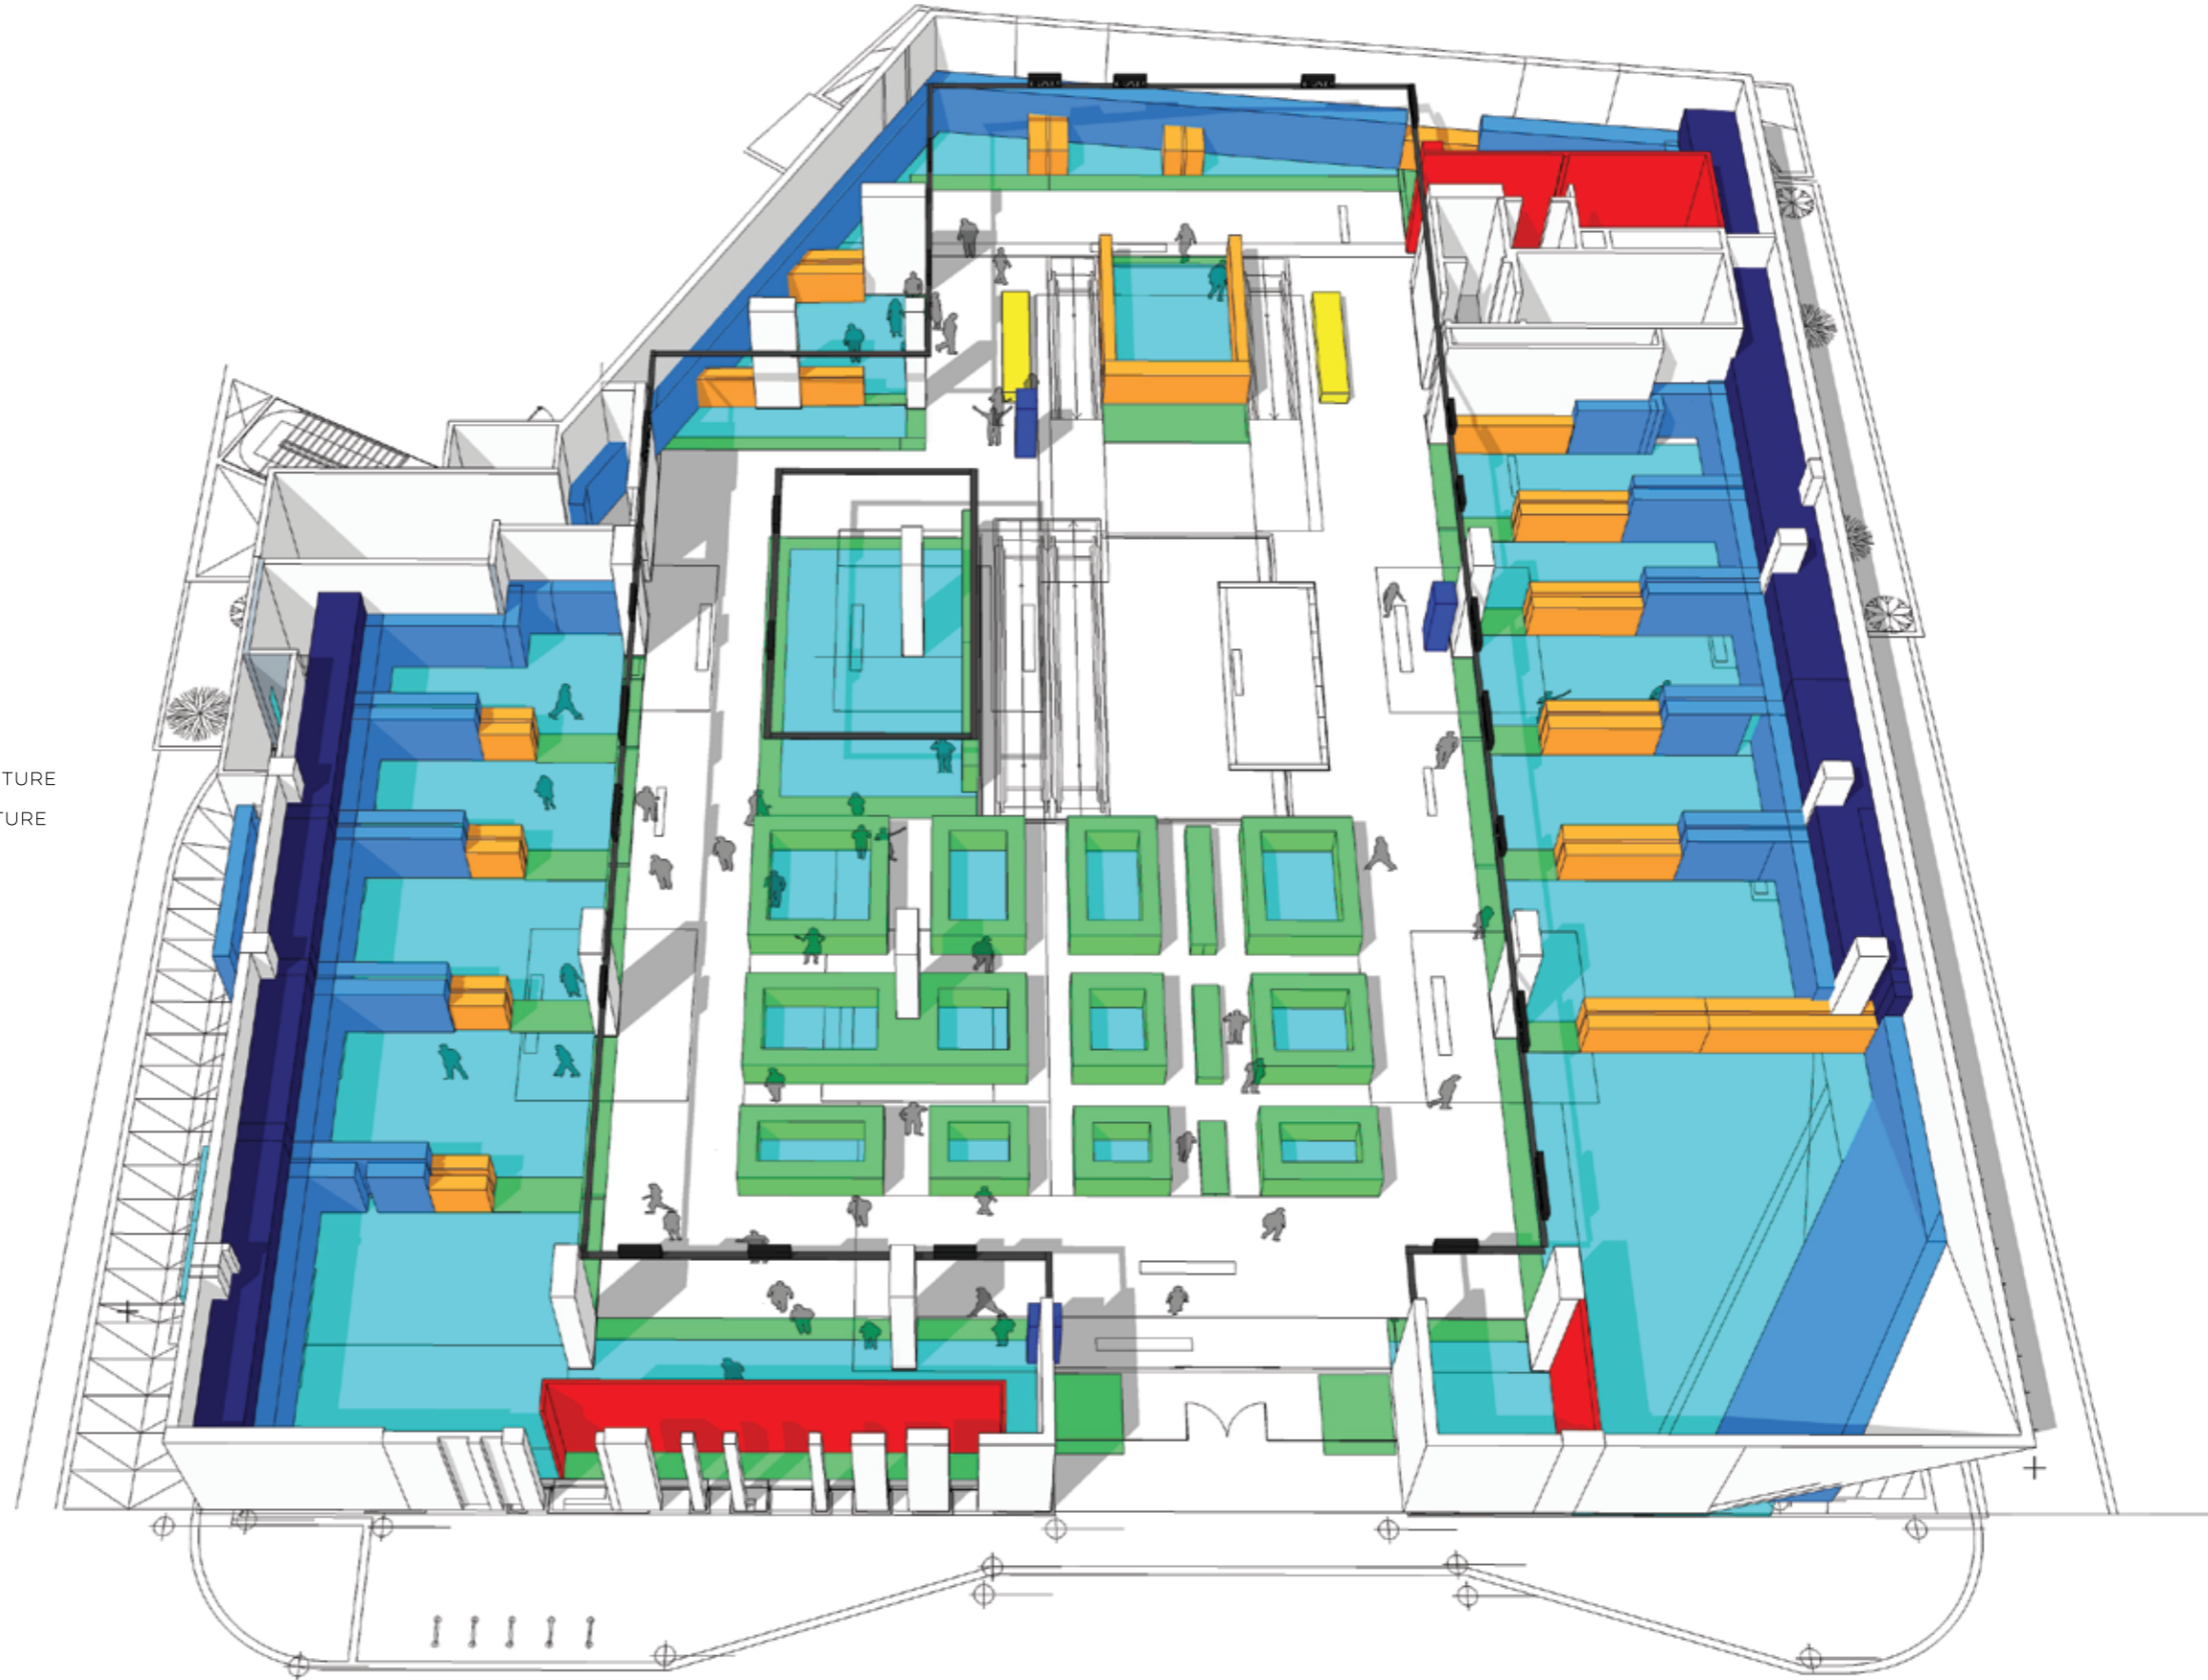

SMAG
SHOPPING MALL ADVISORY GROUP

GALLERIA

L1

- ZONE A: H=115CM OR DISPLAY
- ZONE B: H=130CM OR LOOSE FURNITURE
- ZONE C: H=130CM OR FIXED FURNITURE
- ZONE D: H=200CM
- ZONE E: FULL HEIGHT

NADIM CHEBLI
INTERIORS

SMAG
SHOPPING MALL ADVISORY GROUP

GALLERIA

GF

- ZONE A: H=115CM OR DISPLAY
- ZONE B: H=130CM OR LOOSE FURNITURE
- ZONE C: H=130CM OR FIXED FURNITURE
- ZONE D: H=200CM
- ZONE E: FULL HEIGHT

NADIM CHEBLI
INTERIORS

SMAG
SHOPPING MALL ADVISORY GROUP

GALLERIA

B1

SMAG
SHOPPING MALL ADVISORY GROUP

MZ ARCHITECTS

GALLERIA

B1

- ZONE A: H=115CM OR DISPLAY
- ZONE B: H=130CM OR LOOSE FURNITURE
- ZONE C: H=130CM OR FIXED FURNITURE
- ZONE D: H=200CM
- ZONE E: FULL HEIGHT

NADIM CHEBLI
INTERIORS

SMAG
SHOPPING MALL ADVISORY GROUP

B2

GALLERIA

B2

- ZONE A: H=115CM OR DISPLAY
- ZONE B: H=130CM OR LOOSE FURNITURE
- ZONE C: H=130CM OR FIXED FURNITURE
- ZONE D: H=200CM
- ZONE E: FULL HEIGHT