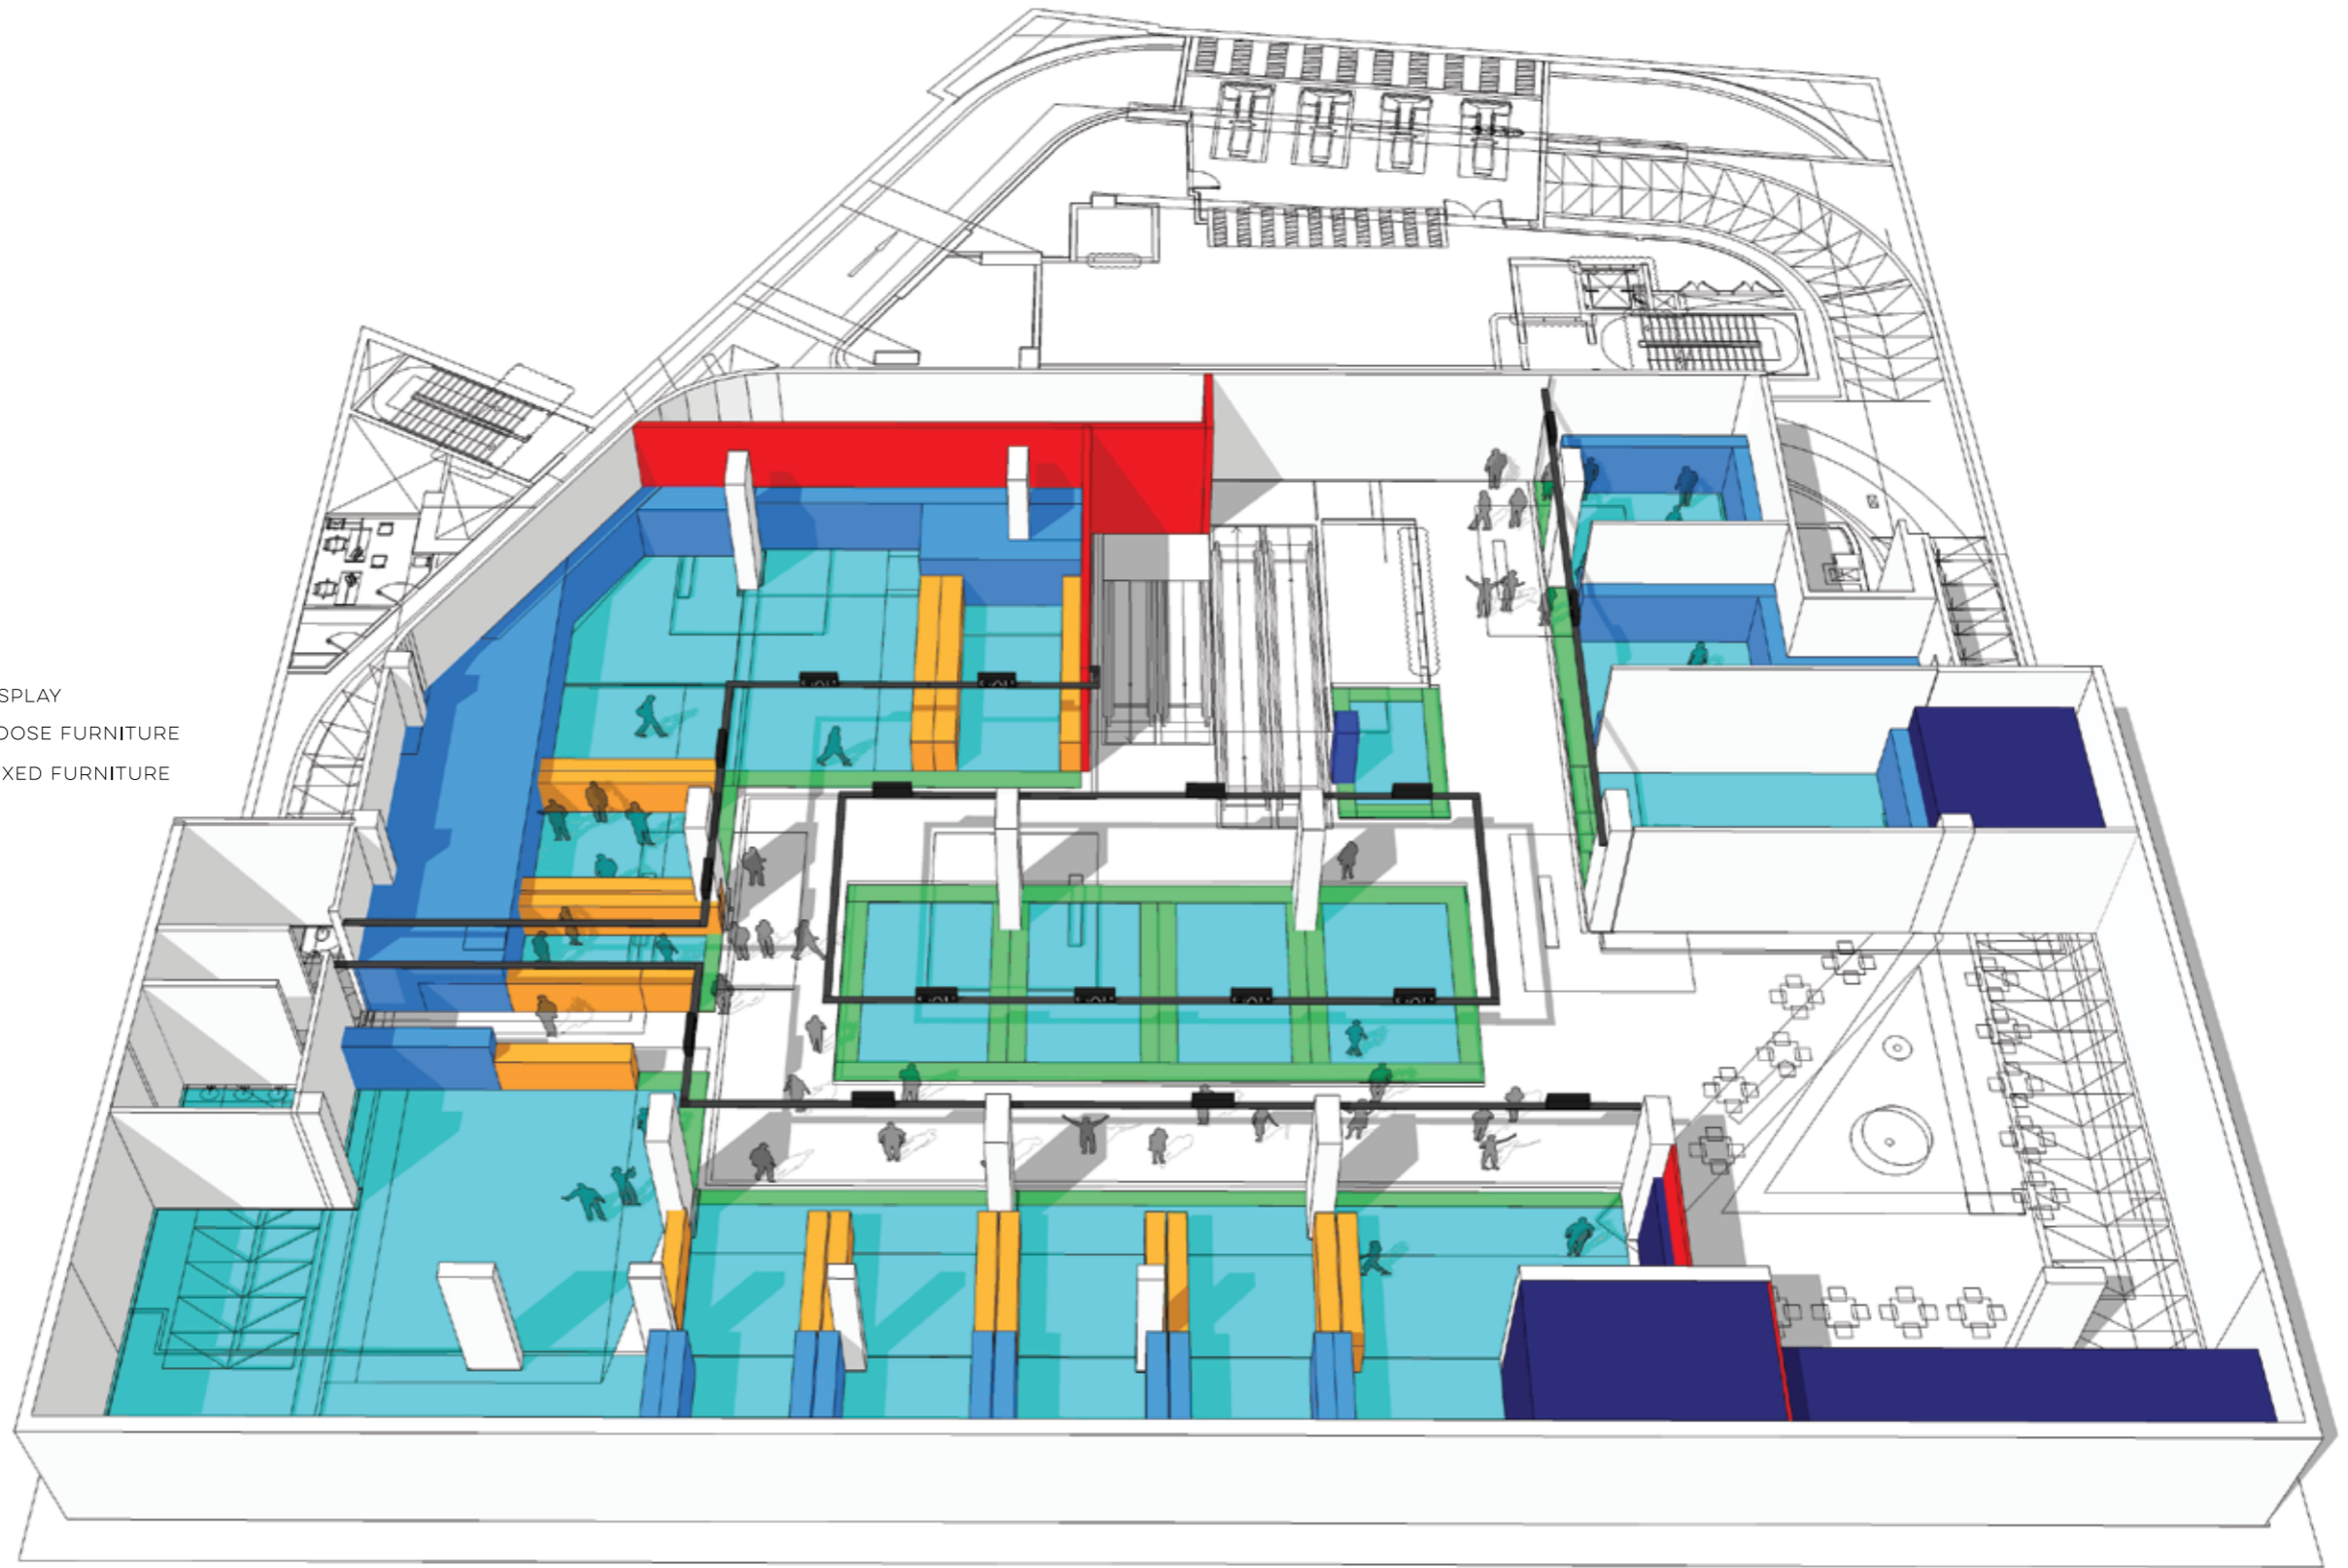

SMAG
SHOPPING MALL ADVISORY GROUP

GALLERIA

GF

- ZONE A: H=115CM OR DISPLAY
- ZONE B: H=130CM OR LOOSE FURNITURE
- ZONE C: H=130CM OR FIXED FURNITURE
- ZONE D: H=200CM
- ZONE E: FULL HEIGHT

NADIM CHEBLI
INTERIORS

SMAG
SHOPPING MALL ADVISORY GROUP

GALLERIA

B1

SMAG
SHOPPING MALL ADVISORY GROUP

MZ ARCHITECTS

GALLERIA

B1

- ZONE A: H=115CM OR DISPLAY
- ZONE B: H=130CM OR LOOSE FURNITURE
- ZONE C: H=130CM OR FIXED FURNITURE
- ZONE D: H=200CM
- ZONE E: FULL HEIGHT

NADIM CHEBLI
INTERIORS

SMAG
SHOPPING MALL ADVISORY GROUP

B2

GALLERIA

B2

- ZONE A: H=115CM OR DISPLAY
- ZONE B: H=130CM OR LOOSE FURNITURE
- ZONE C: H=130CM OR FIXED FURNITURE
- ZONE D: H=200CM
- ZONE E: FULL HEIGHT